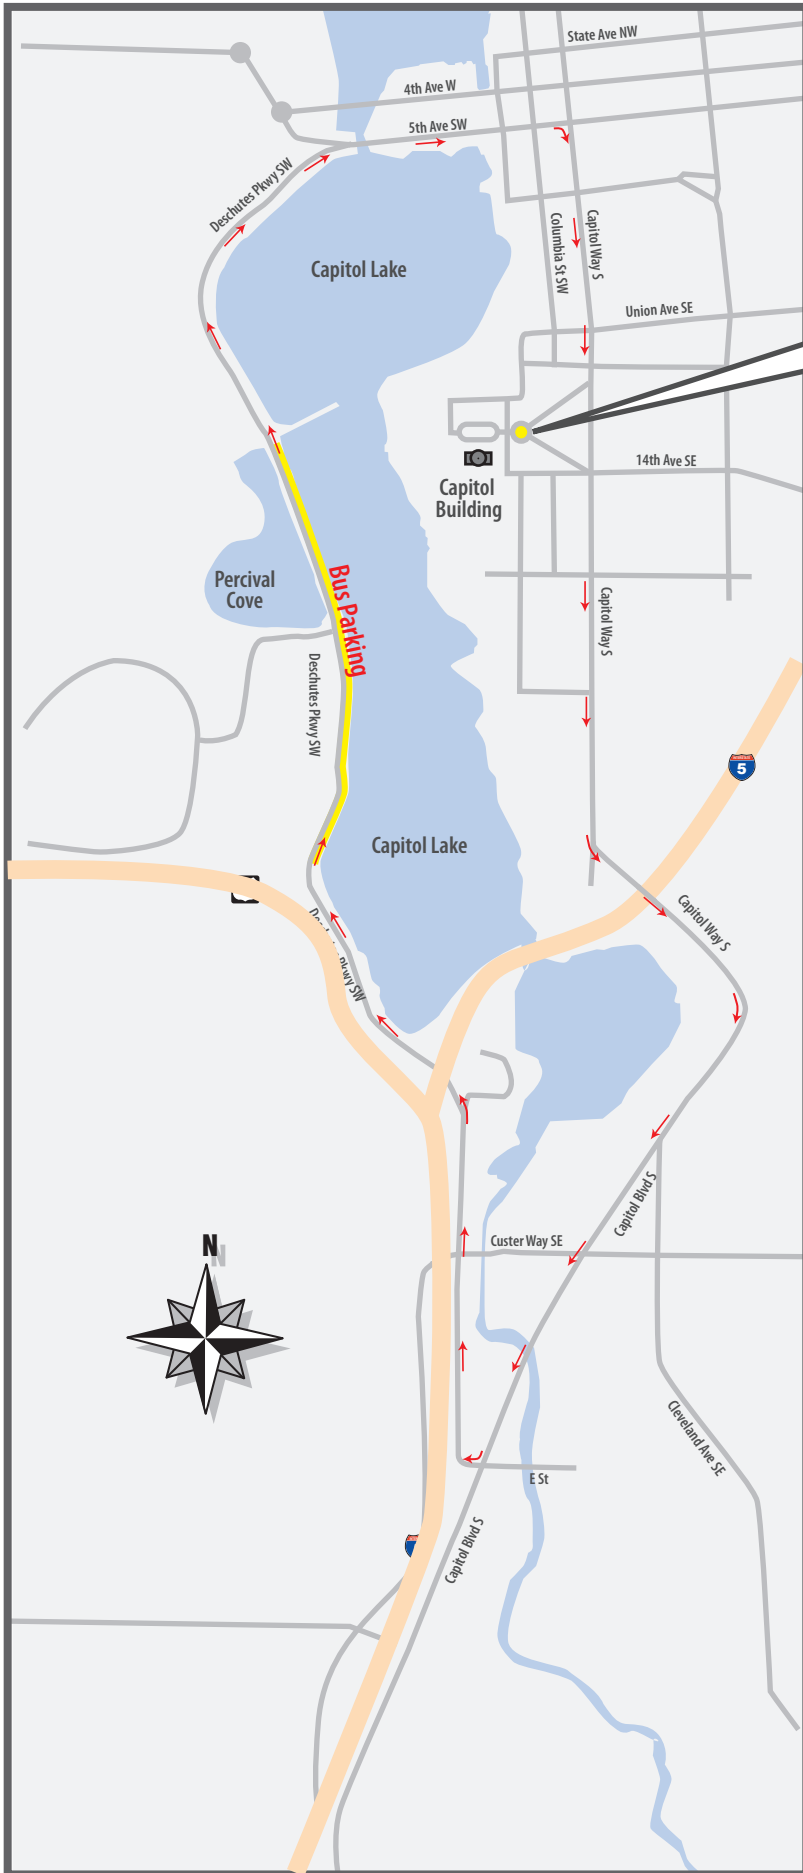

These buses should unload at Winged Victory Monument, by pulling up to the curb so that they do not block traffic. Once unloaded, the buses should proceed to the parking area along Deschutes Parkway next to Capitol Lake. The buses should return to the Winged Victory Monument for pick-up shortly before departure time.

### Directions to Deschutes Parkway from Capitol

Exit the Capitol Campus and go south on Capitol Way (approximately 2 miles) to E Street and turn right. From E Street, turn right and continue on Deschutes Parkway past the access ramps to SR 101 and Interstate 5. Continue along Deschutes Parkway adjacent to Capitol Lake. Parking will be on the right next to the lake.

### Directions from Deschutes to the Capitol Campus

Shortly before the scheduled pick-up time on campus, buses should proceed north on Deschutes Parkway until it becomes 5th Avenue. Follow 5th Avenue to Capitol Way, turn right (southbound). From Capitol Way turn left to Sid Snyder Avenue and make a "hard" right turn on to the South Diagonal.