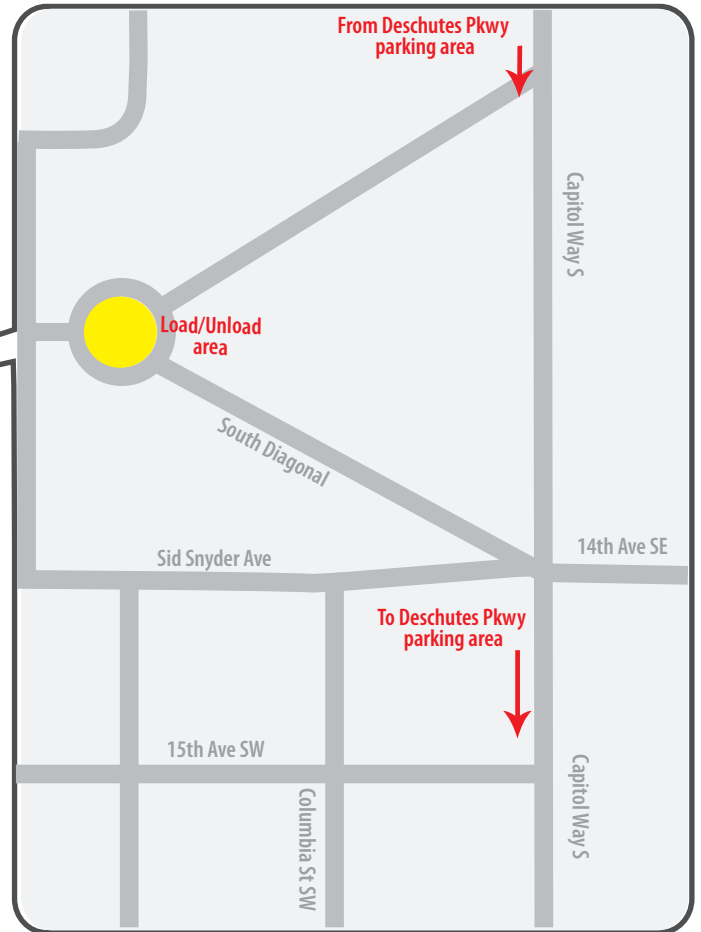

These buses should unload at Winged Victory Monument, by pulling up to the curb so that they do not block traffic. Once unloaded, the buses should proceed to the parking area along Deschutes Parkway next to Capitol Lake. The buses should return to the Winged Victory Monument for pick-up shortly before departure time.

### Directions to Deschutes Parkway from Capitol

Exit the Capitol Campus and go south on Capitol Way (approximately 2 miles) to E Street and turn right. From E Street, turn right and continue on Deschutes Parkway past the access ramps to SR 101 and Interstate 5. Continue along Deschutes Parkway adjacent to Capitol Lake. Parking will be on the right next to the lake.