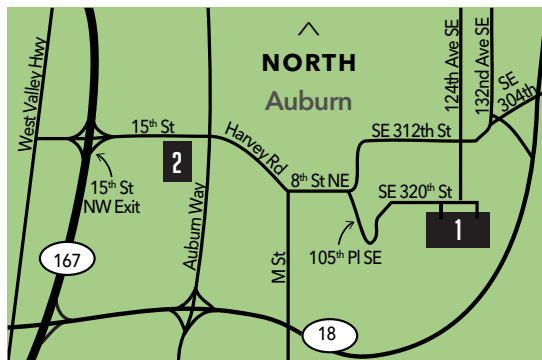

REGIONAL MAP GREEN RIVER COLLEGE

MAIN AUBURN CAMPUS: 253-833-9111 | CAMPUS SAFETY EMERGENCY: 253-288-3350

1 MAIN AUBURN CAMPUS - 12401 SE 320TH STREET

SOUTHBOUND

1. Take Highway 167 South toward Kent/Auburn.
2. Take the 15th St. NW exit. Turn left onto 15th St. NW. (15th Street NW becomes Harvey Road.)
3. Turn left onto 8th St. NE.
4. Turn right onto 105th Pl. SE. Drive to top of hill to SE 320th.

NORTHBOUND

1. Take Highway 18 East toward Auburn/North Bend.
2. Take the SE 304th St. exit toward SE 312th St.
3. Turn right onto SE 304th St. (SE 304th St. becomes 132nd Ave. SE.)
4. Continue to 132nd Way SE. (132nd Way SE becomes SE 312th St.)
5. Turn left onto 124th Avenue SE.
6. Turn left onto SE 320th Street.

2 AUBURN CENTER - 1221 D STREET NE

1. Take Highway 167.
2. Take the 15th Street exit.
3. Turn right on D Street NE.

Parking and walking routes to Student Union Building

Student Union Building – 2nd Floor Meeting Room