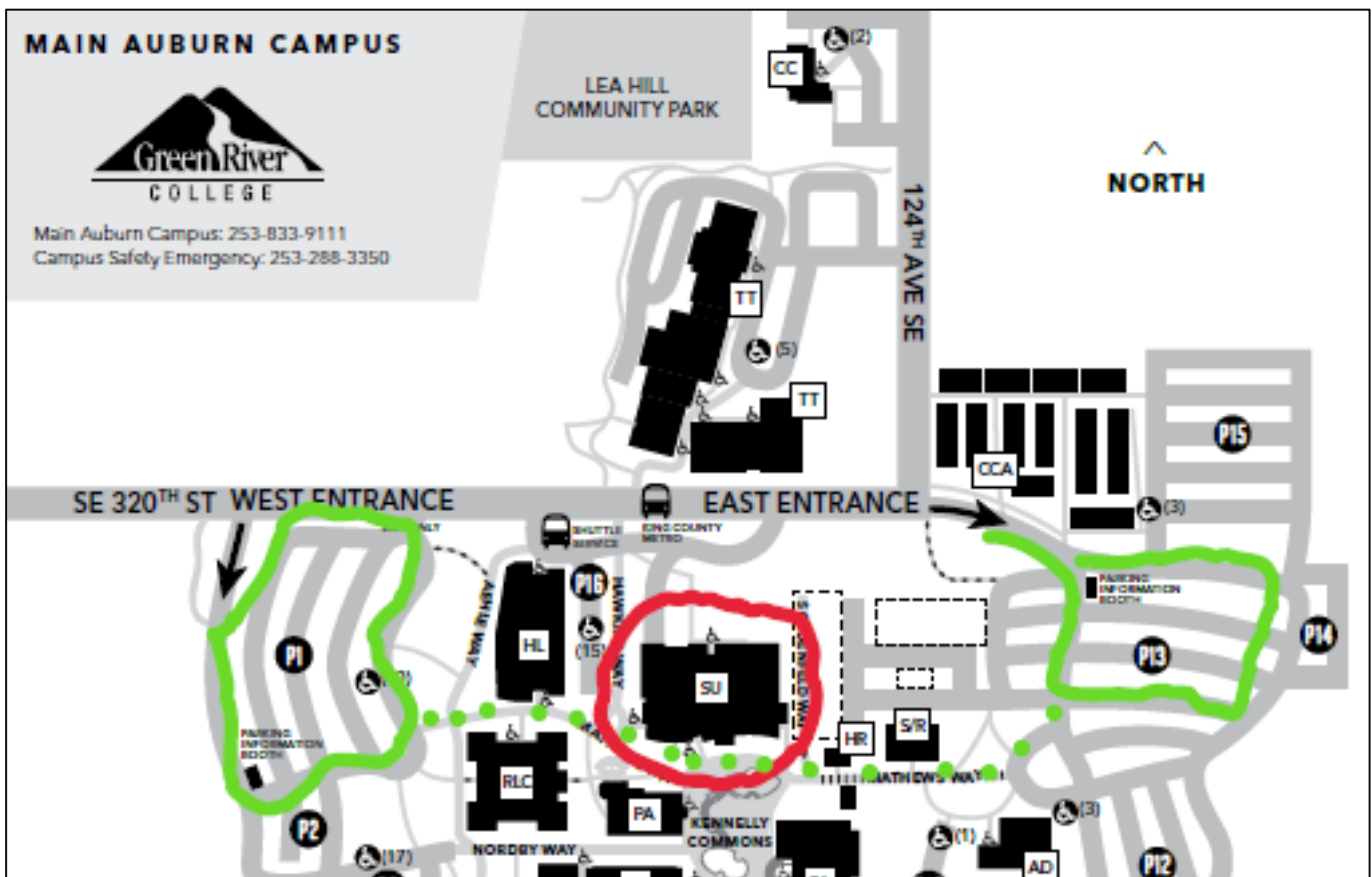

REGIONAL MAP GREEN RIVER COLLEGE

MAIN AUBURN CAMPUS: 253-833-9111 | CAMPUS SAFETY EMERGENCY: 253-288-3350

1 MAIN AUBURN CAMPUS - 12401 SE 320TH STREET

SOUTHBOUND

1. Take Highway 167 South toward Kent/Auburn.
2. Take the 15th St. NW exit. Turn left onto 15th St. NW. (15th Street NW becomes Harvey Road.)
3. Turn left onto 8th St. NE.
4. Turn right onto 105th Pl. SE. Drive to top of hill to SE 320th.

NORTHBOUND

1. Take Highway 18 East toward Auburn/North Bend.
2. Take the SE 304th St. exit toward SE 312th St.
3. Turn right onto SE 304th St. (SE 304th St. becomes 132nd Ave. SE.)
4. Continue to 132nd Way SE. (132nd Way SE becomes SE 312th St.)
5. Turn left onto 124th Avenue SE.
6. Turn left onto SE 320th Street.

2 AUBURN CENTER - 1221 D STREET NE

1. Take Highway 167.
2. Take the 15th Street exit.
3. Turn right on D Street NE.

Parking and walking routes to Student Union Building

Student Union Building – 2nd Floor Meeting Room