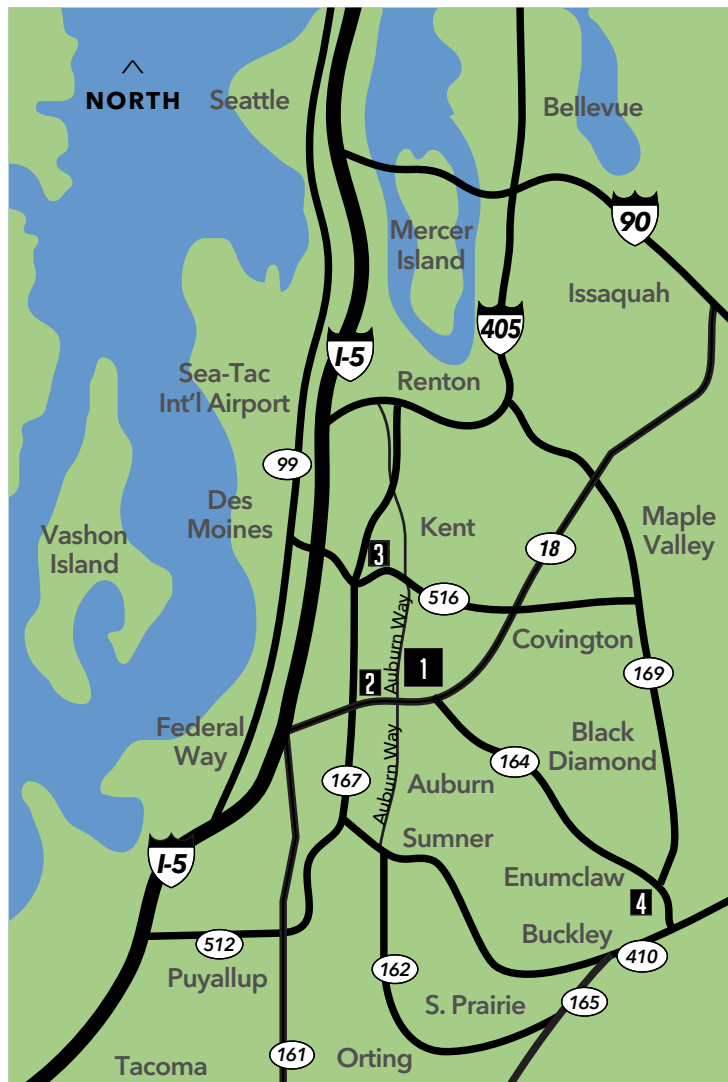

REGIONAL MAP GREEN RIVER COLLEGE

MAIN AUBURN CAMPUS: 253-833-9111 | CAMPUS SAFETY EMERGENCY: 253-288-3350

1 MAIN AUBURN CAMPUS - 12401 SE 320TH STREET

SOUTHBOUND

1. Take Highway 167 South toward Kent/Auburn.
2. Take the 15th St. NW exit. Turn left onto 15th St. NW. (15th Street NW becomes Harvey Road.)
3. Turn left onto 8th St. NE.
4. Turn right onto 105th Pl. SE. Drive to top of hill to SE 320th.

NORTHBOUND

1. Take Highway 18 East toward Auburn/North Bend.
2. Take the SE 304th St. exit toward SE 312th St.
3. Turn right onto SE 304th St. (SE 304th St. becomes 132nd Ave. SE.)
4. Continue to 132nd Way SE. (132nd Way SE becomes SE 312th St.)
5. Turn left onto 124th Avenue SE.
6. Turn left onto SE 320th Street.

2 AUBURN CENTER - 1221 D STREET NE

1. Take Highway 167.
2. Take the 15th Street exit.
3. Turn right on D Street NE.

Parking and walking routes to Student Union Building

Student Union Building – 2nd Floor Meeting Room