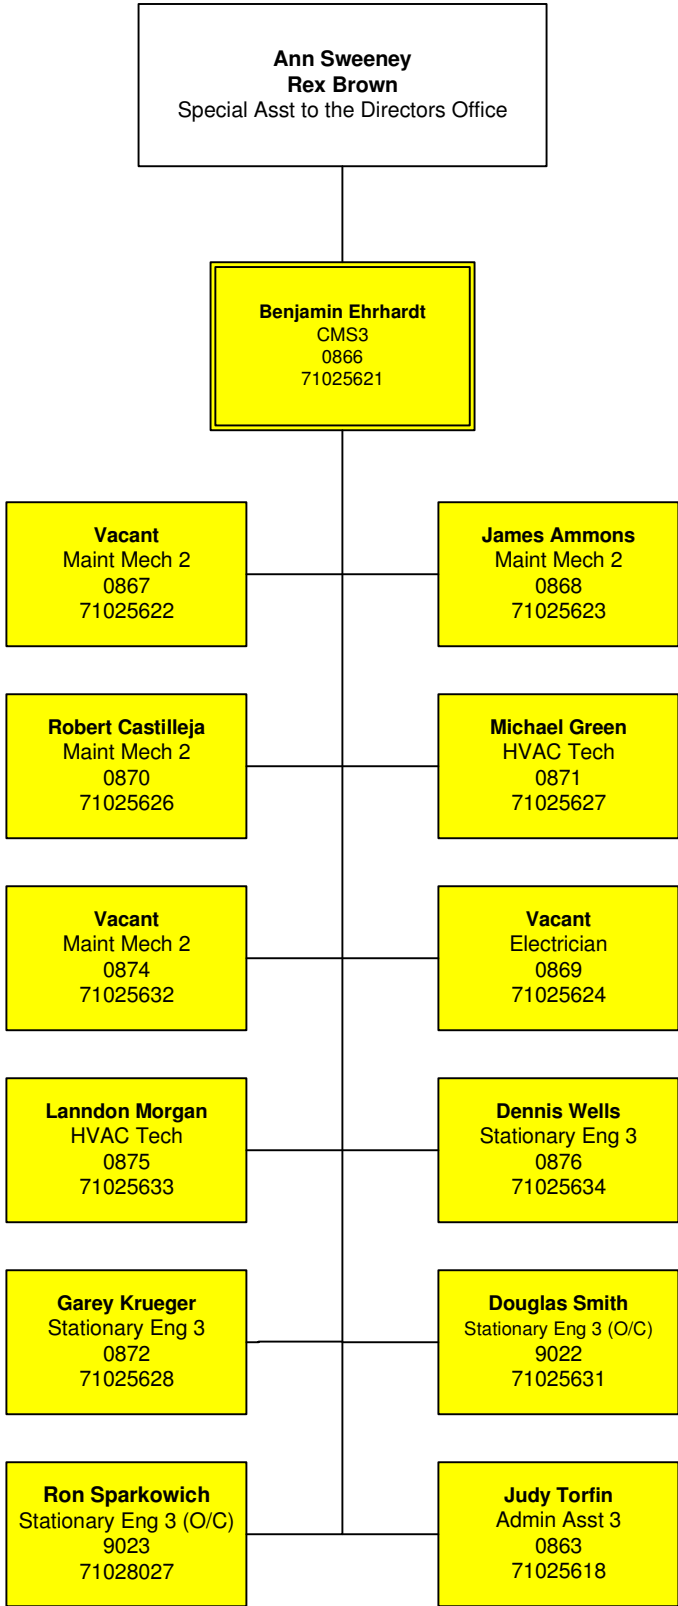

DES Organizational Chart

Represented by
WFSE

Non-Represented

North Cascade Gateway Center

Non-Represented

Represented by
WFSE