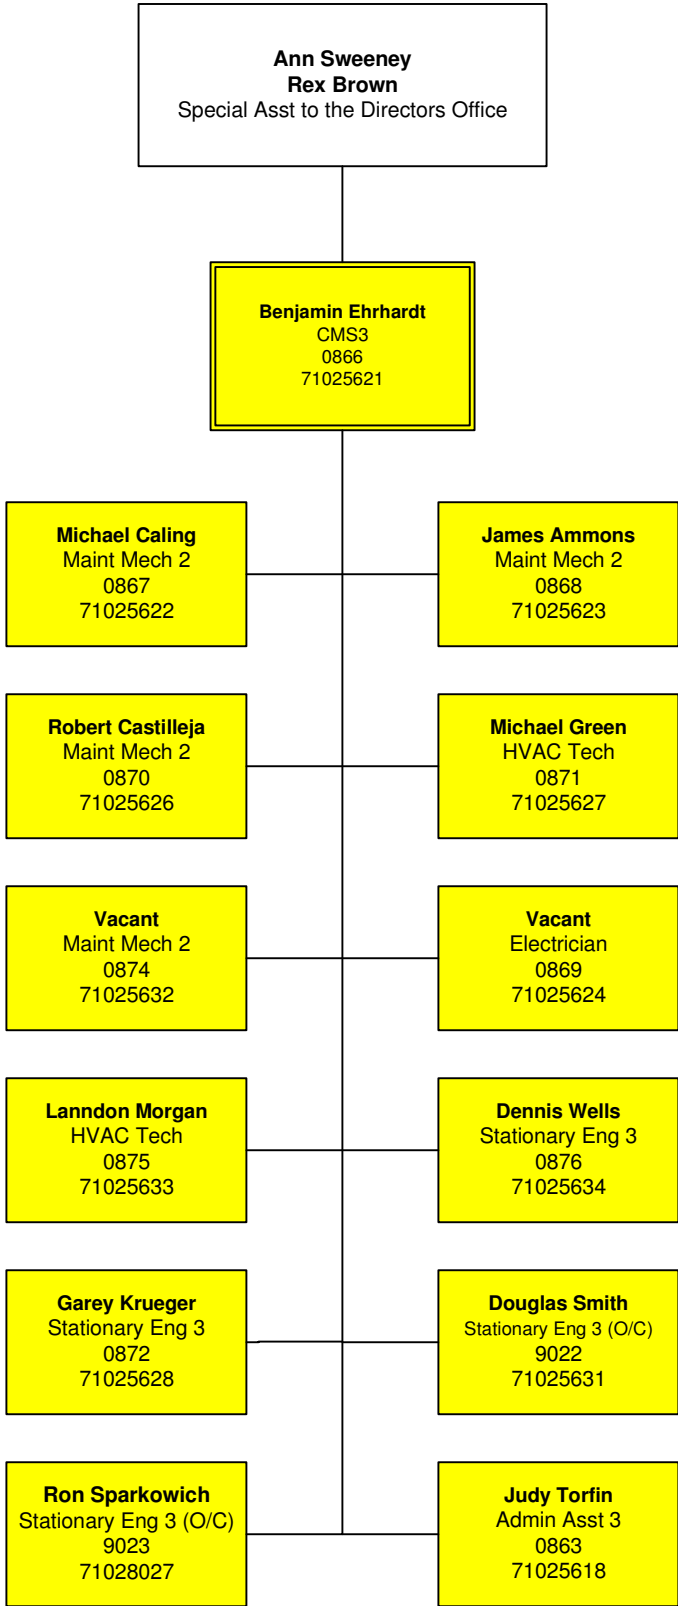

# DES Organizational Chart

Represented by  
WFSE

Non-Represented

# North Cascade Gateway Center

Non-Represented

Represented by  
WFSE