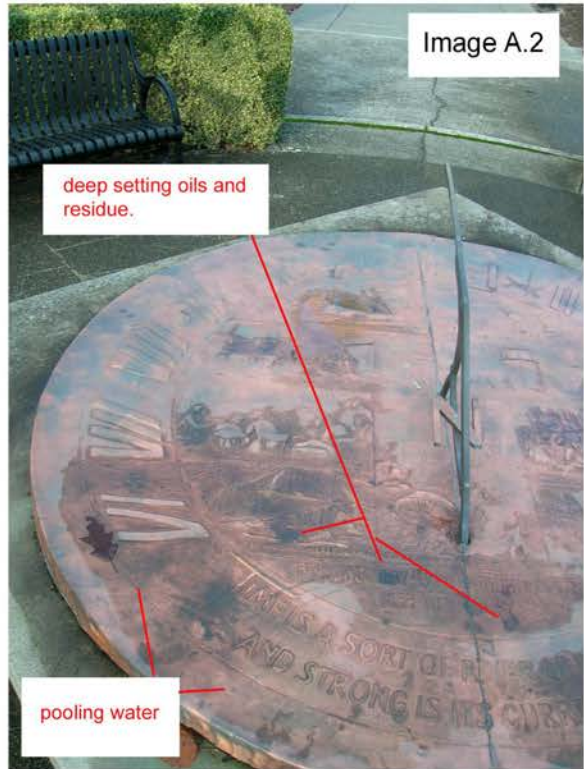

Image Set A

**Territorial Sundial** by John Elliot  
Current condition images and report; 12/13/2007  
Adam Fah, Conservation Technician, Washington State Arts Commission

**Territorial Sundial** by John Elliot.  
Current condition images and report; 12/13/07  
Adam Fah, Conservation Technician, Washington State Arts Commission