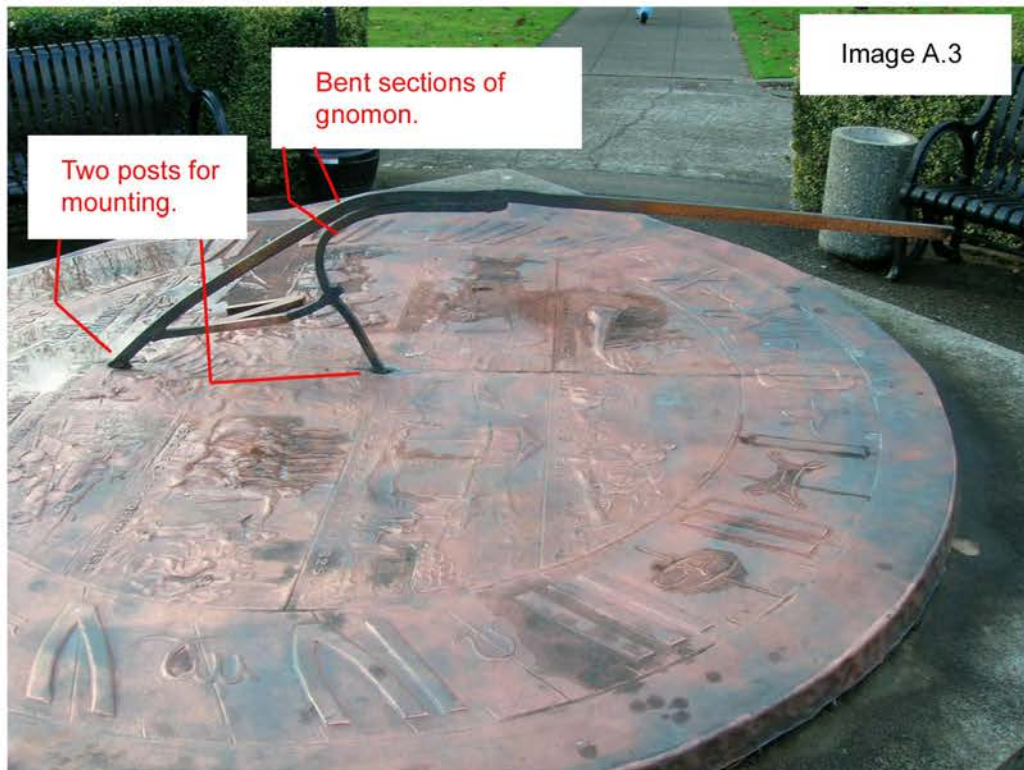

Image Set A

**Territorial Sundial** by John Elliot  
Current condition images and report; 12/13/2007  
Adam Fah, Conservation Technician, Washington State Arts Commission

**Territorial Sundial** by John Elliot.  
Current condition images and report; 12/13/07  
Adam Fah, Conservation Technician, Washington State Arts Commission