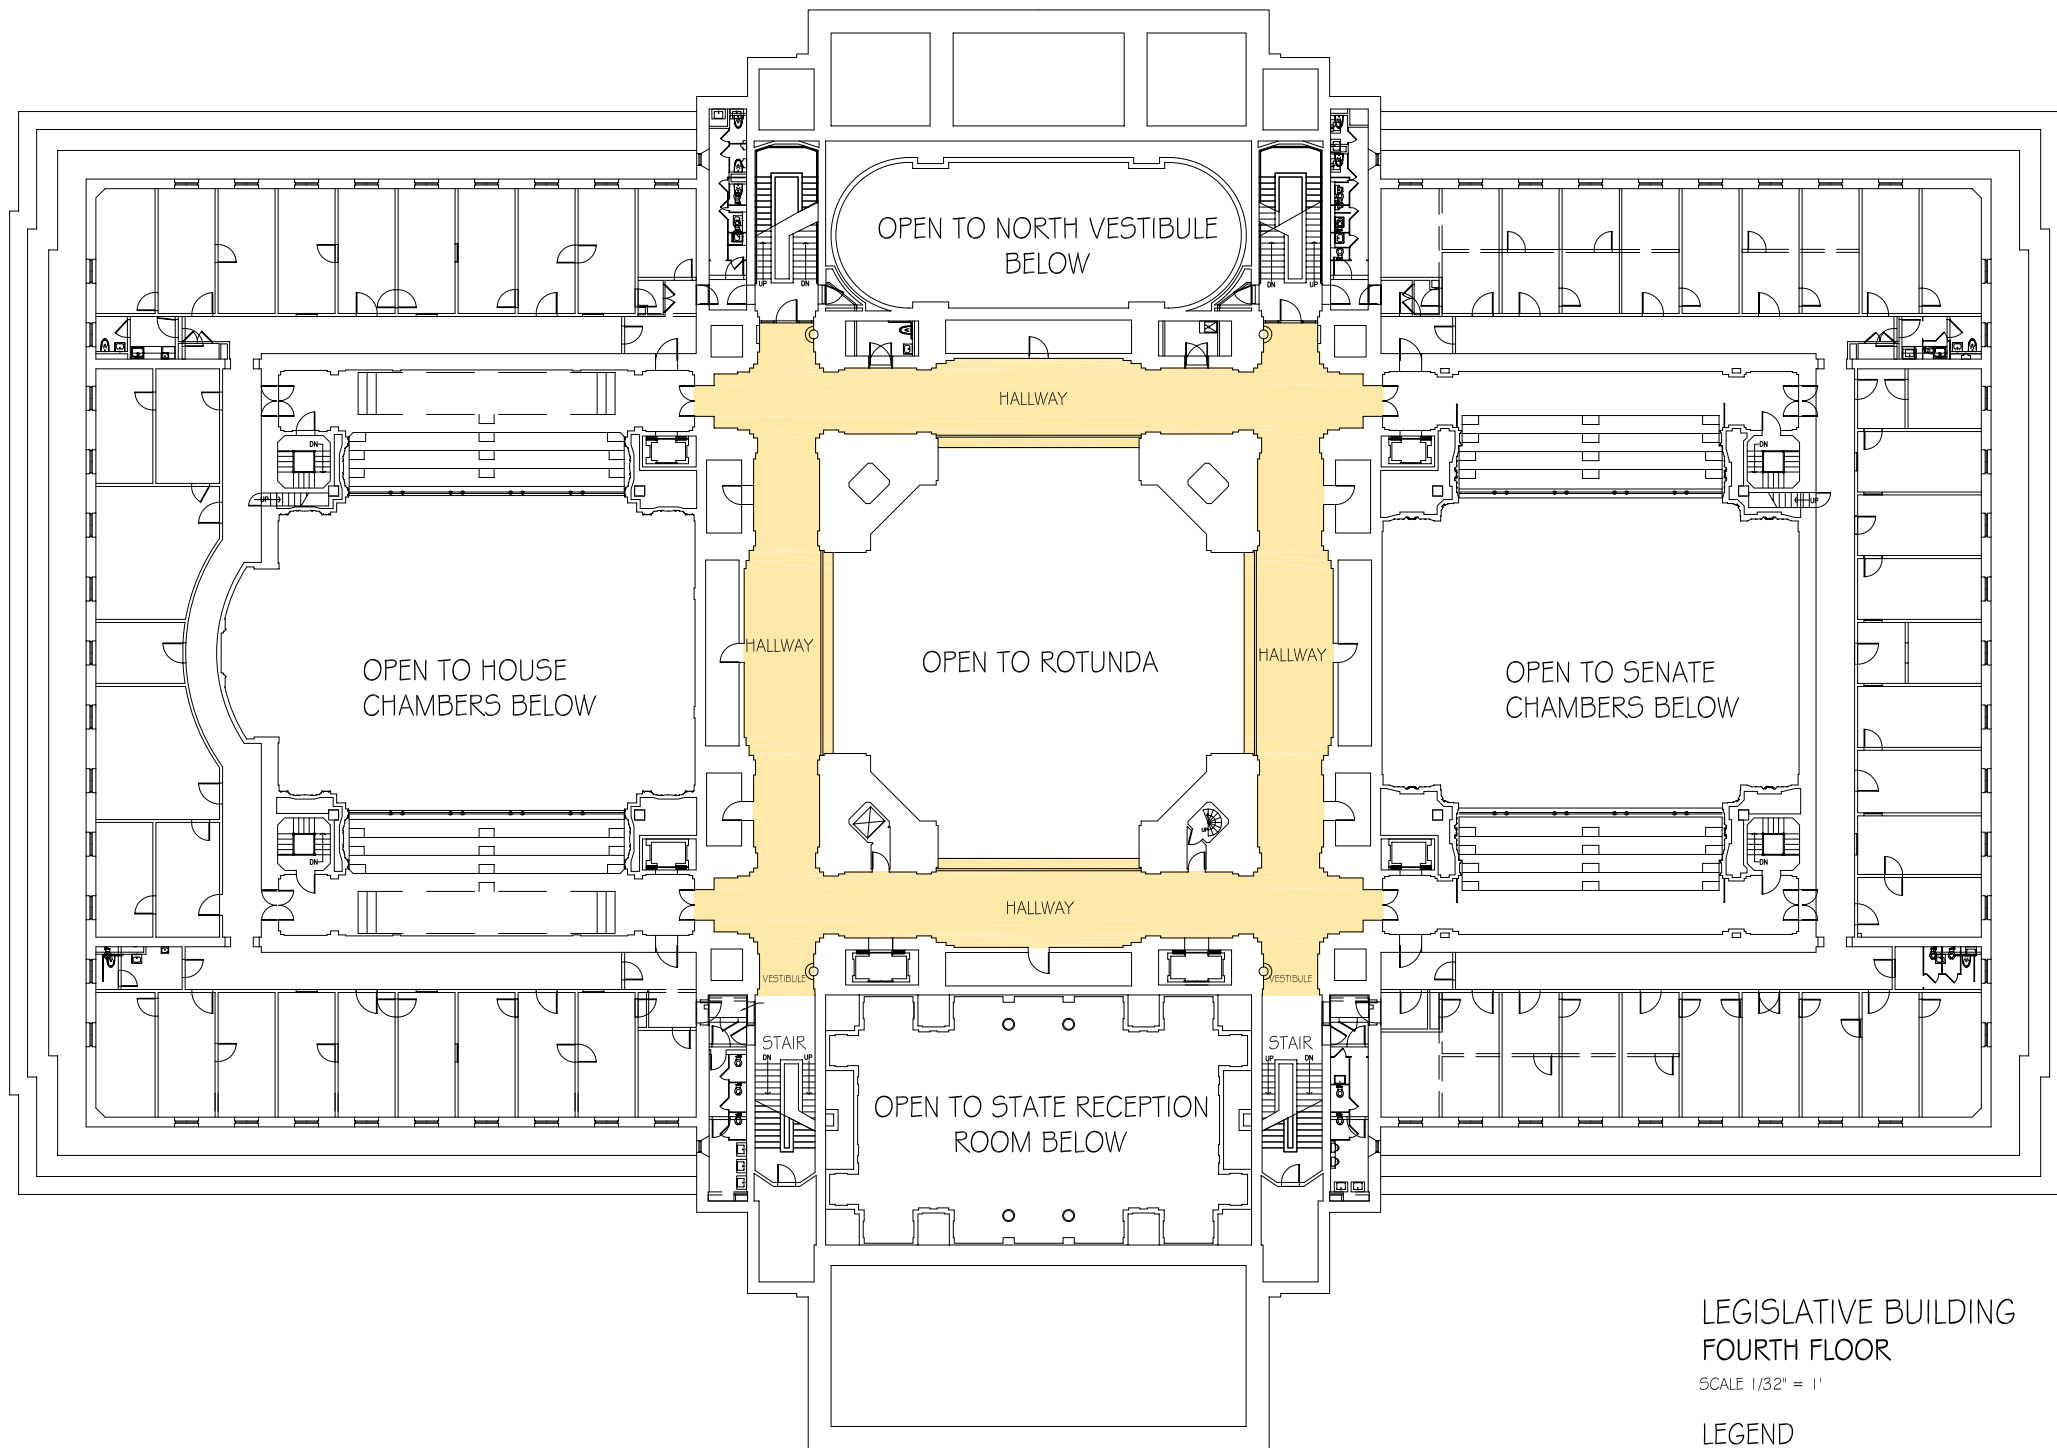

LEGISLATIVE BUILDING
 FIRST FLOOR
 SCALE 1/32" = 1'

LEGEND

PUBLIC AREAS

NORTH STEPS

NORTH ENTRY VESTIBULE

ROTUNDA

STEPS

STEPS

STEPS

LEGISLATIVE BUILDING
SECOND FLOOR
SCALE 1/32" = 1'

LEGEND
PUBLIC AREAS

LEGISLATIVE BUILDING
THIRD FLOOR
SCALE 1/32" = 1'

LEGEND
PUBLIC AREAS

LEGISLATIVE BUILDING
FOURTH FLOOR

SCALE 1/32" = 1'

LEGEND