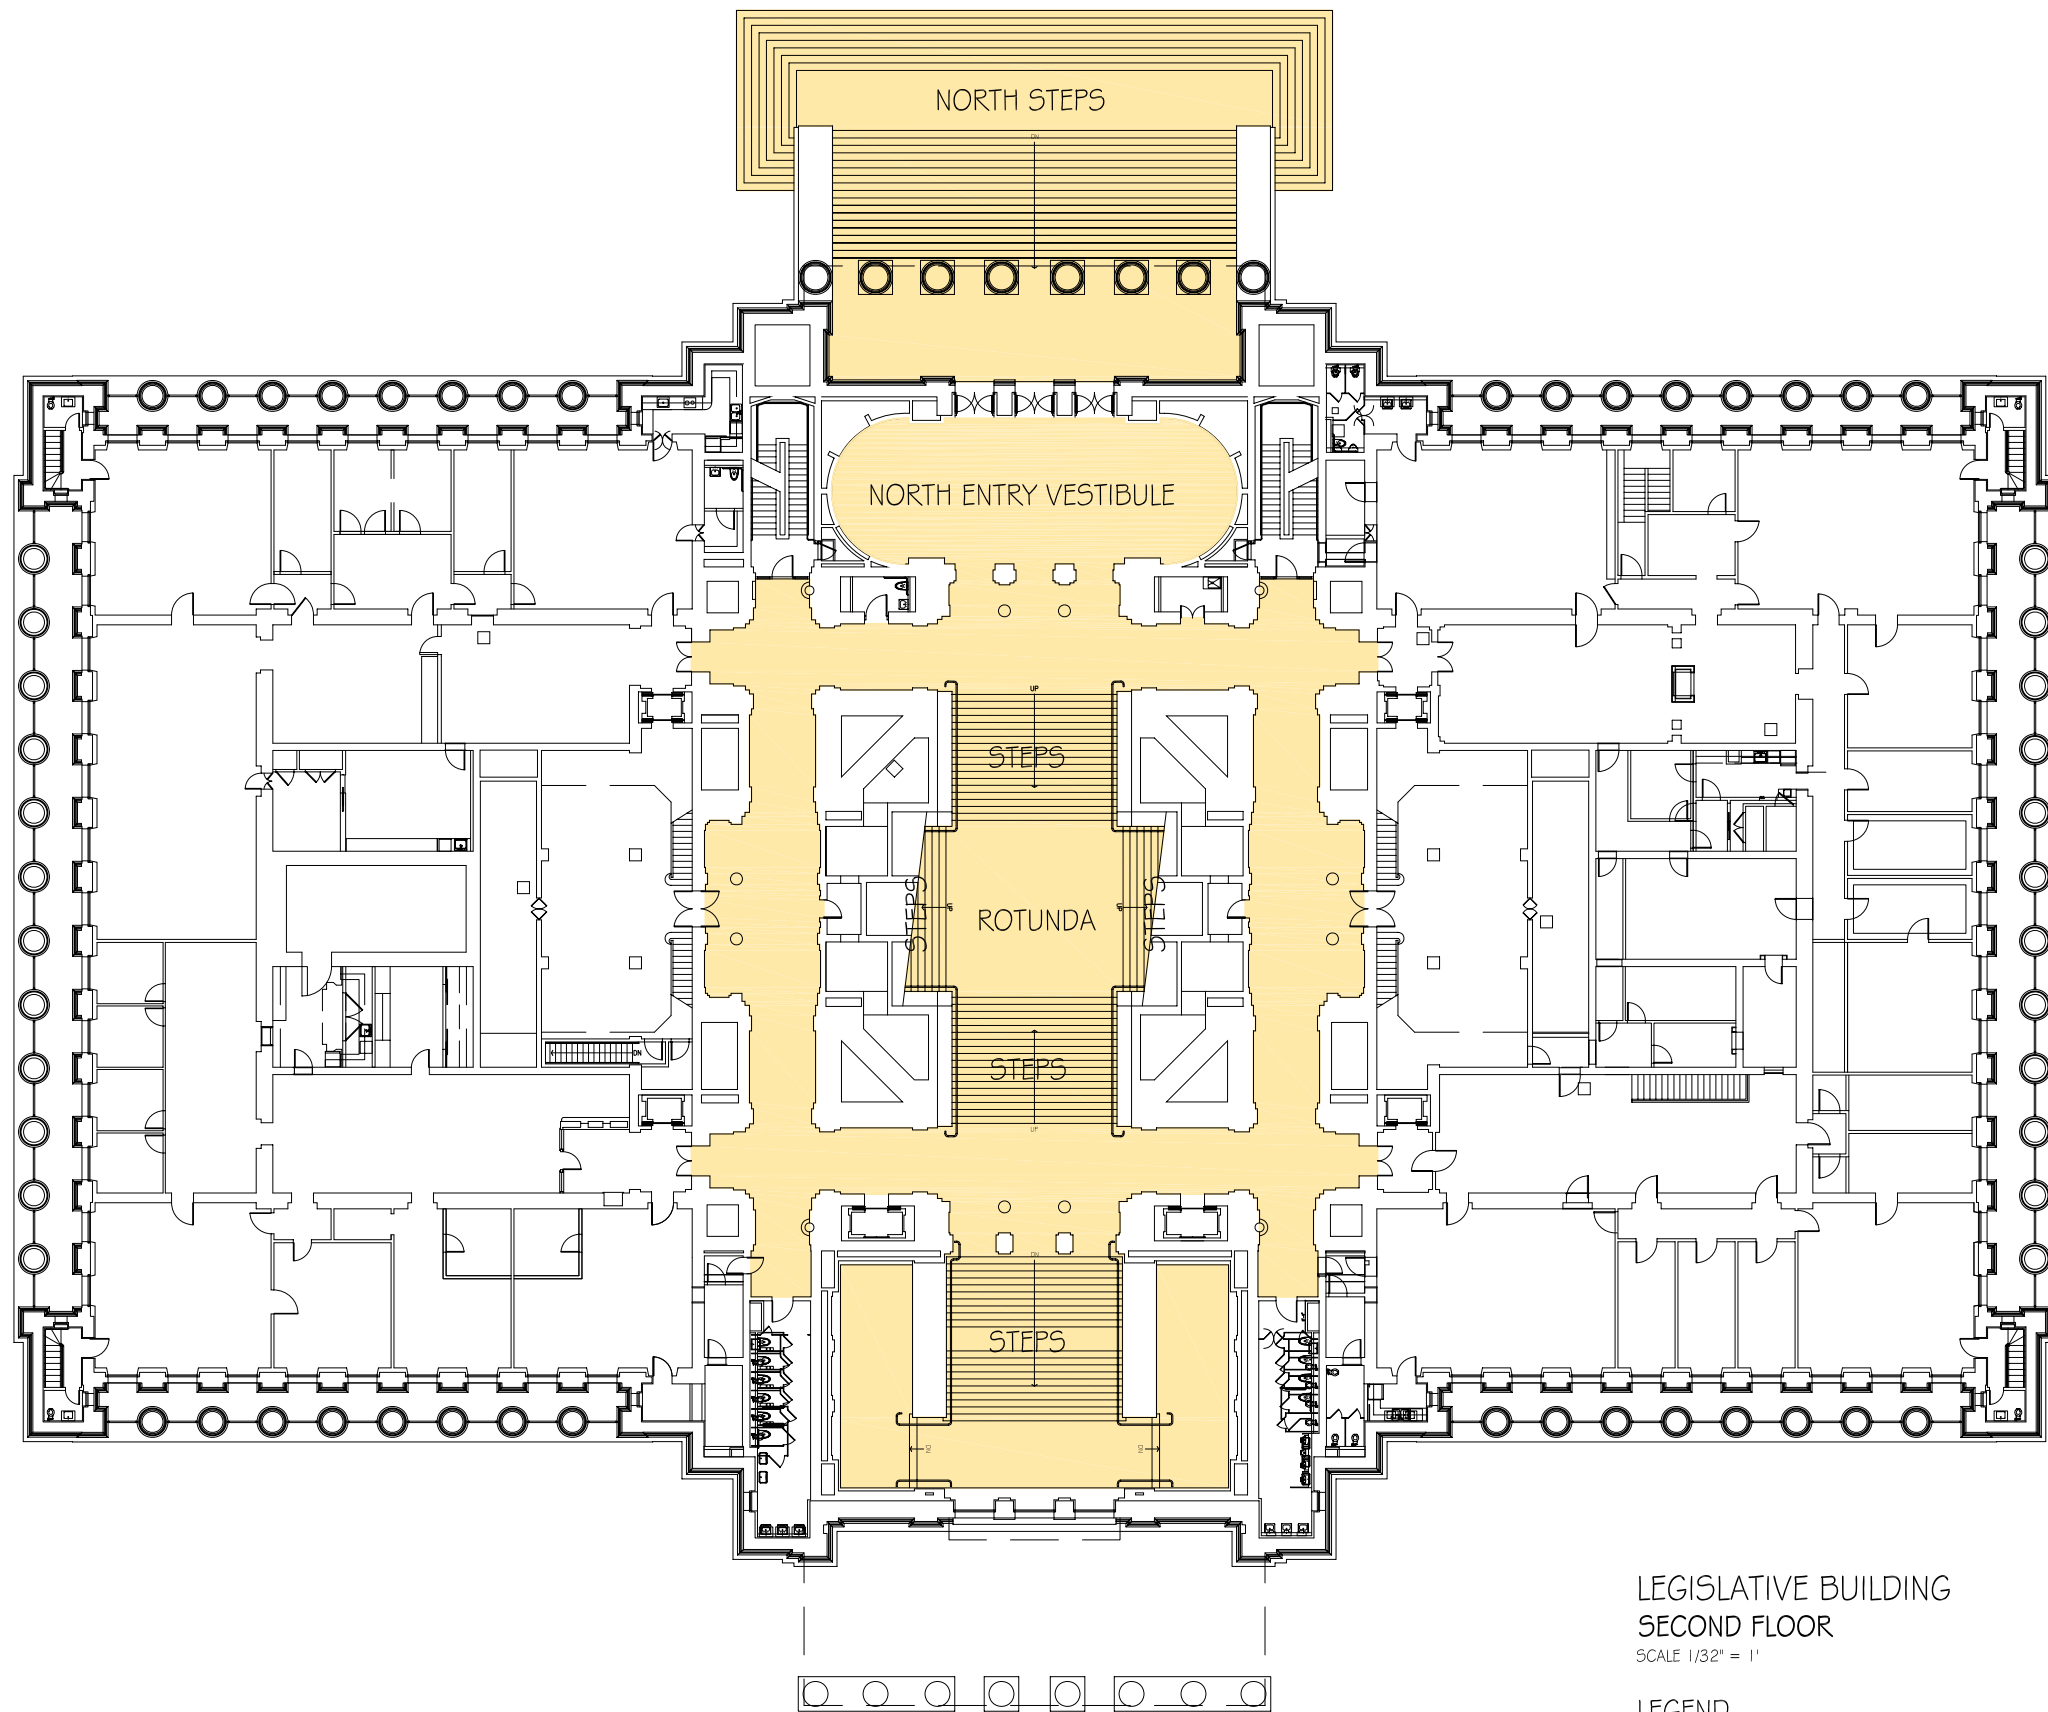

LEGISLATIVE BUILDING
 FIRST FLOOR
 SCALE 1/32" = 1'

LEGEND

PUBLIC AREAS

NORTH STEPS

NORTH ENTRY VESTIBULE

ROTUNDA

STEPS

STEPS

STEPS

LEGISLATIVE BUILDING
SECOND FLOOR
SCALE 1/32" = 1'

LEGEND
PUBLIC AREAS

LEGISLATIVE BUILDING
THIRD FLOOR
SCALE 1/32" = 1'

LEGEND
PUBLIC AREAS

LEGISLATIVE BUILDING
FOURTH FLOOR

SCALE 1/32" = 1'

LEGEND