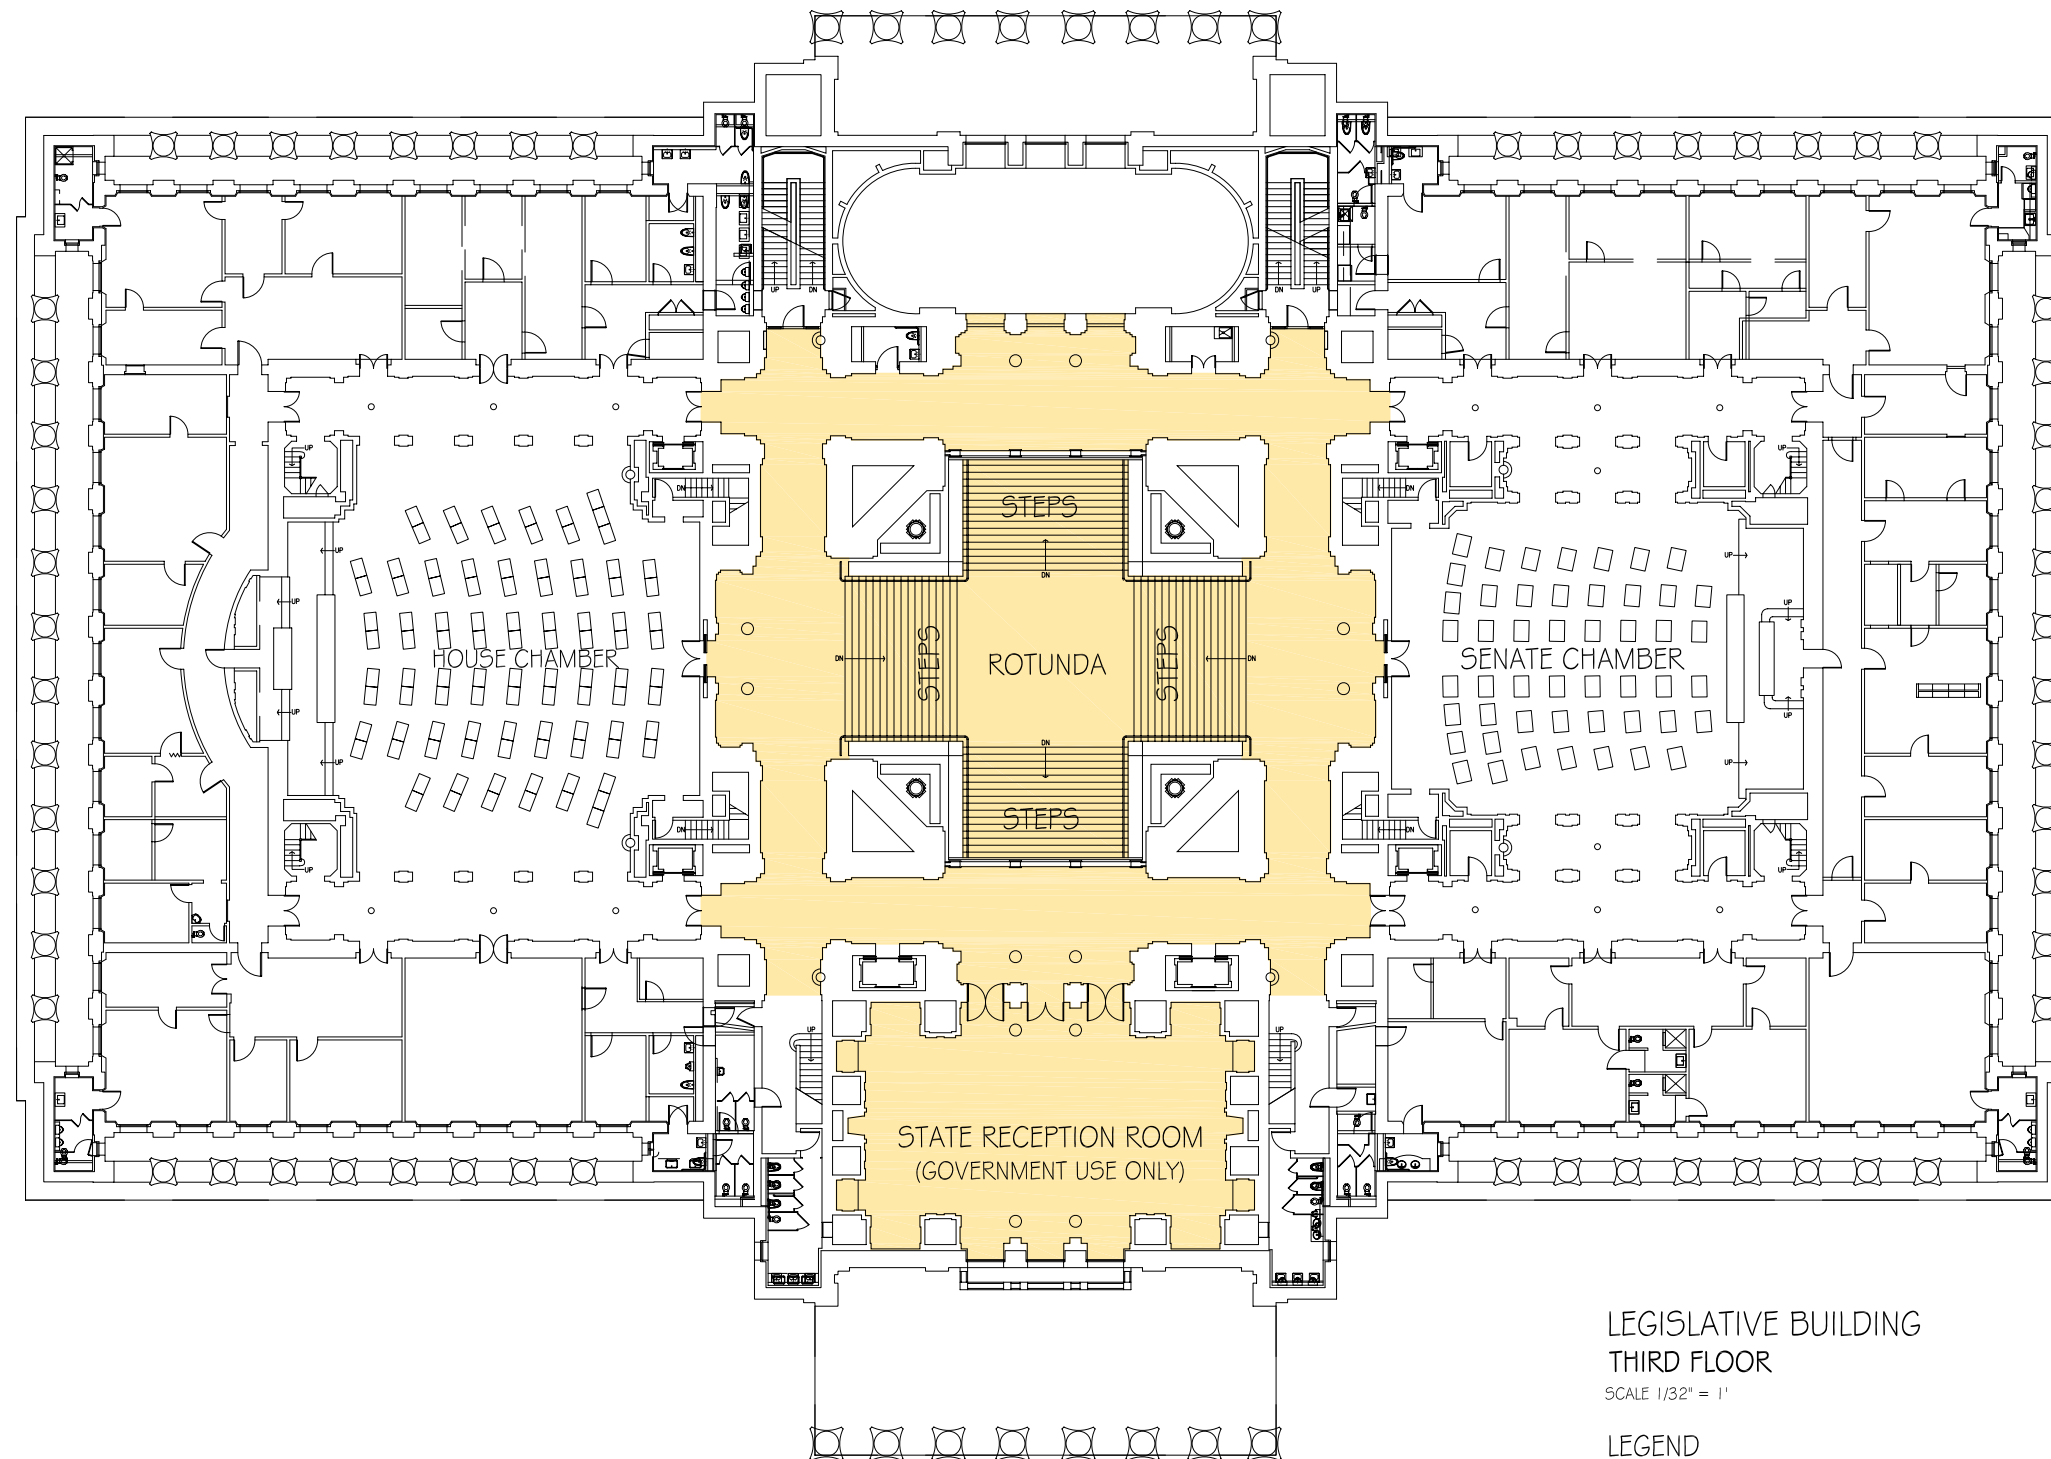

LEGISLATIVE BUILDING
 FIRST FLOOR
 SCALE 1/32" = 1'

LEGEND

PUBLIC AREAS

NORTH STEPS

NORTH ENTRY VESTIBULE

ROTUNDA

STEPS

STEPS

STEPS

LEGISLATIVE BUILDING
SECOND FLOOR
SCALE 1/32" = 1'

LEGEND
PUBLIC AREAS

LEGISLATIVE BUILDING
THIRD FLOOR
SCALE 1/32" = 1'

LEGEND
PUBLIC AREAS

LEGISLATIVE BUILDING
FOURTH FLOOR

SCALE 1/32" = 1'

LEGEND