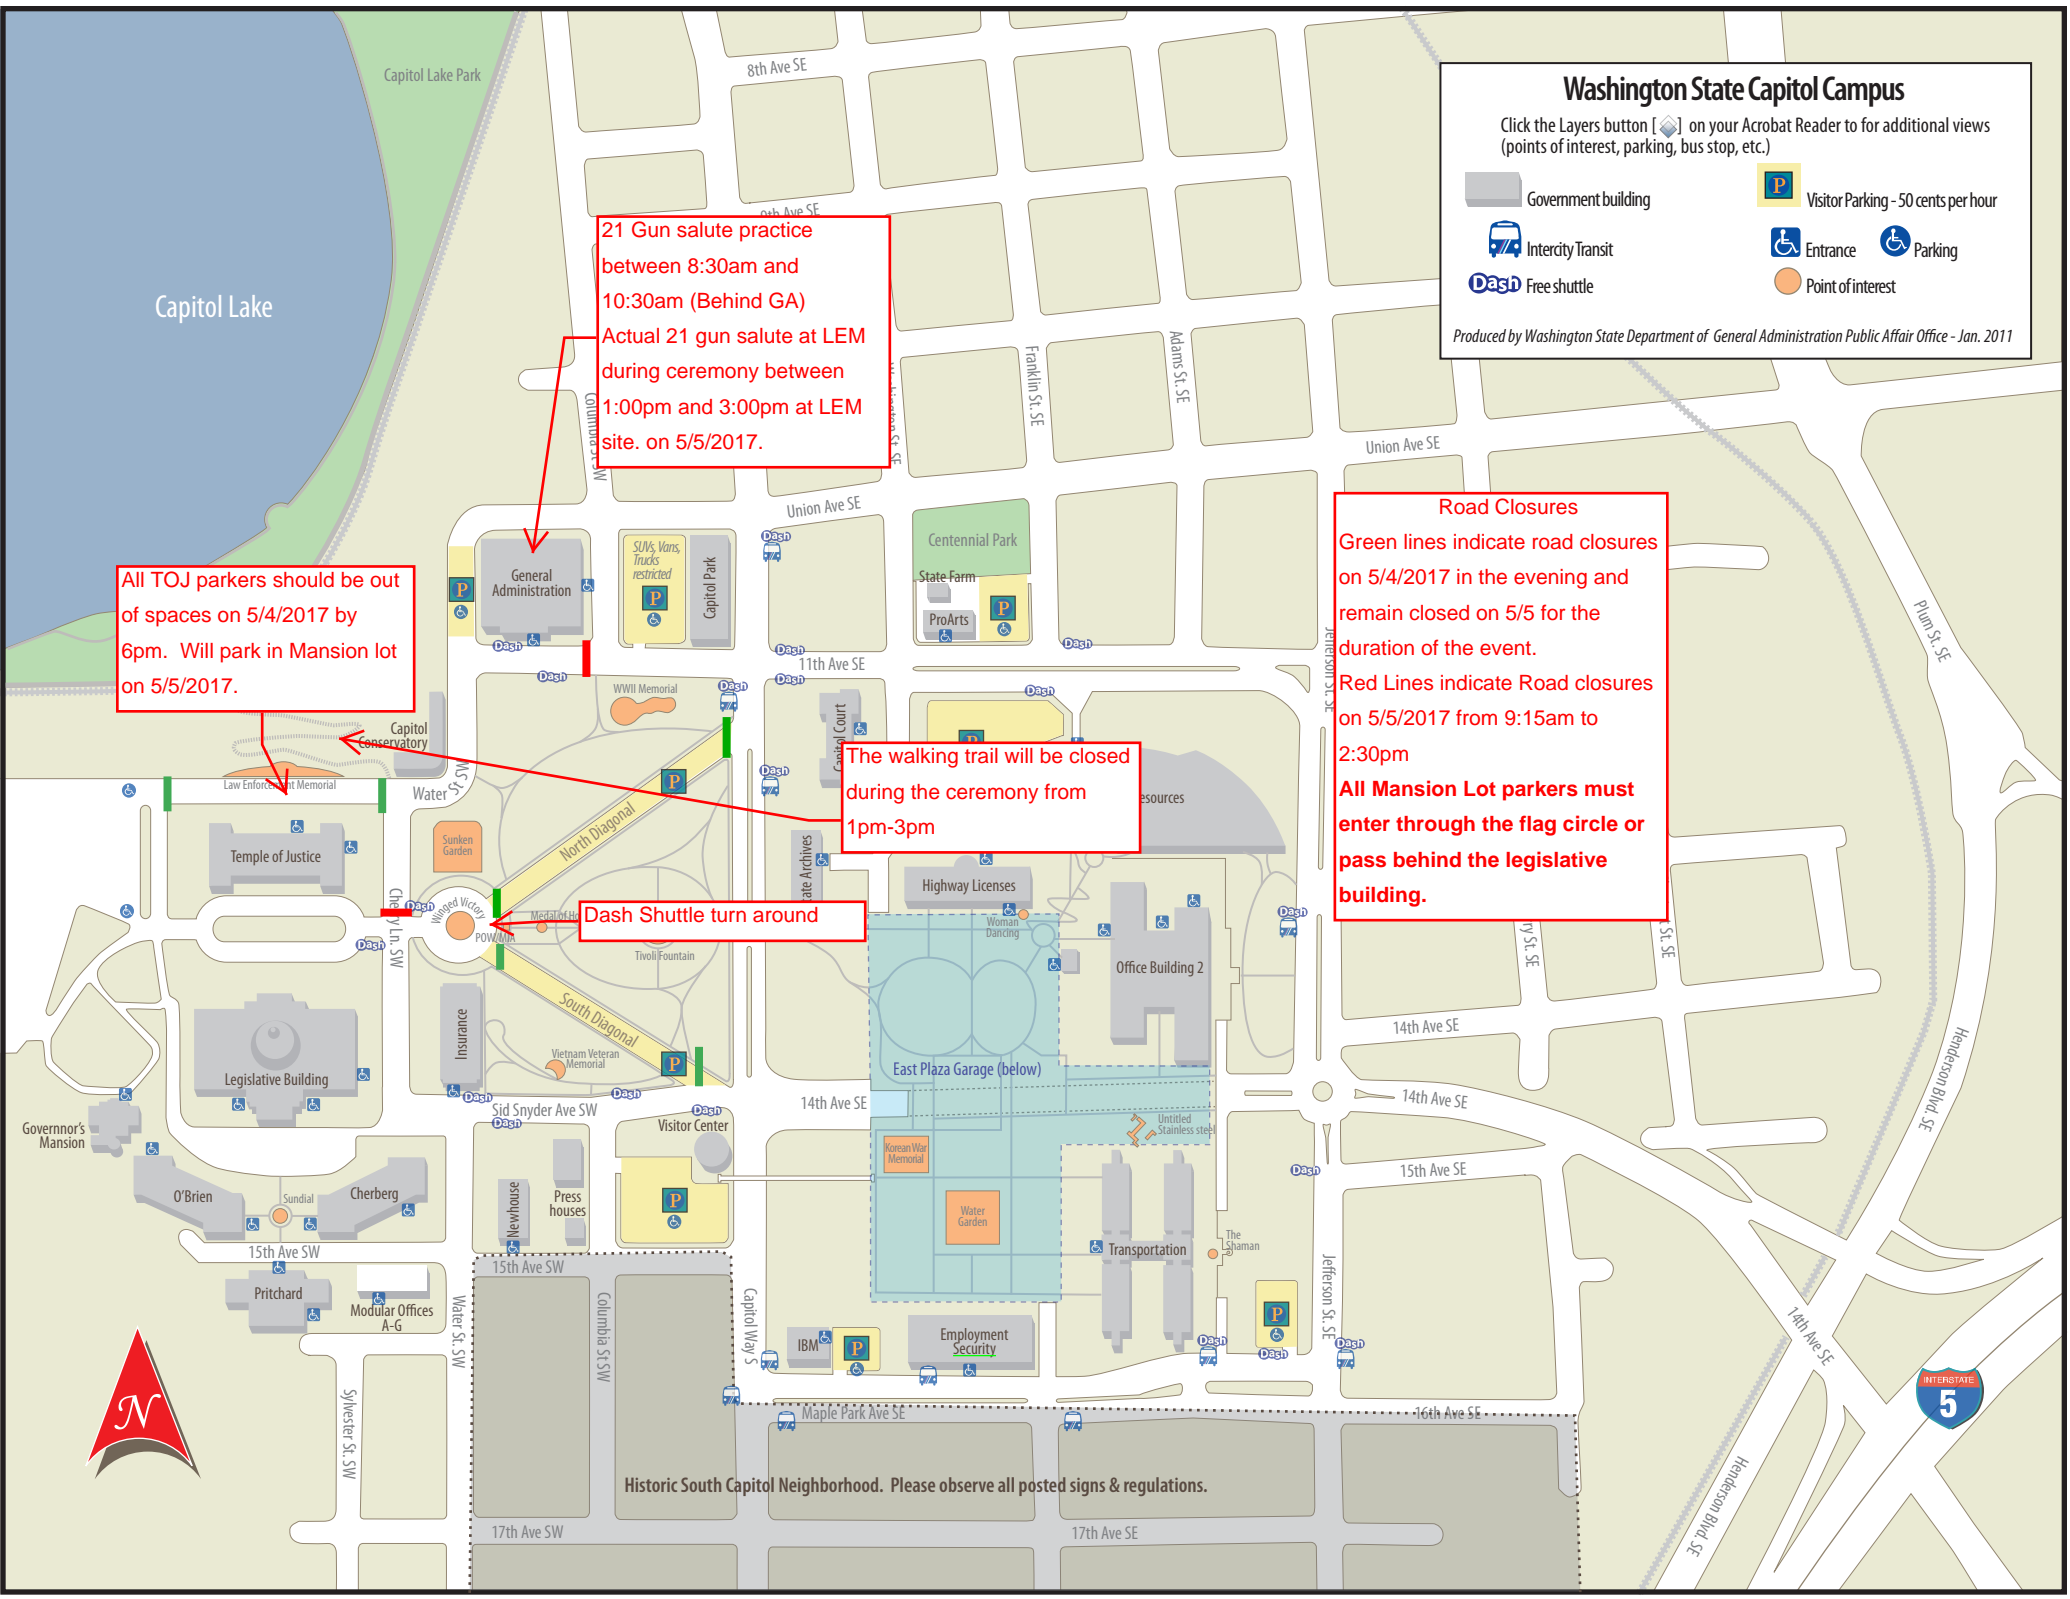

Washington State Capitol Campus

Click the Layers button [] on your Acrobat Reader to for additional views (points of interest, parking, bus stop, etc.)

- Government building
- Visitor Parking - 50 cents per hour
- Intercity Transit
- Entrance
- Parking
- Dash Free shuttle
- Point of interest

Produced by Washington State Department of General Administration Public Affair Office - Jan. 2011

21 Gun salute practice between 8:30am and 10:30am (Behind GA)
Actual 21 gun salute at LEM during ceremony between 1:00pm and 3:00pm at LEM site. on 5/5/2017.

All TOJ parkers should be out of spaces on 5/4/2017 by 6pm. Will park in Mansion lot on 5/5/2017.

The walking trail will be closed during the ceremony from 1pm-3pm

Dash Shuttle turn around

Road Closures
Green lines indicate road closures on 5/4/2017 in the evening and remain closed on 5/5 for the duration of the event.
Red Lines indicate Road closures on 5/5/2017 from 9:15am to 2:30pm
All Mansion Lot parkers must enter through the flag circle or pass behind the legislative building.

Historic South Capitol Neighborhood. Please observe all posted signs & regulations.