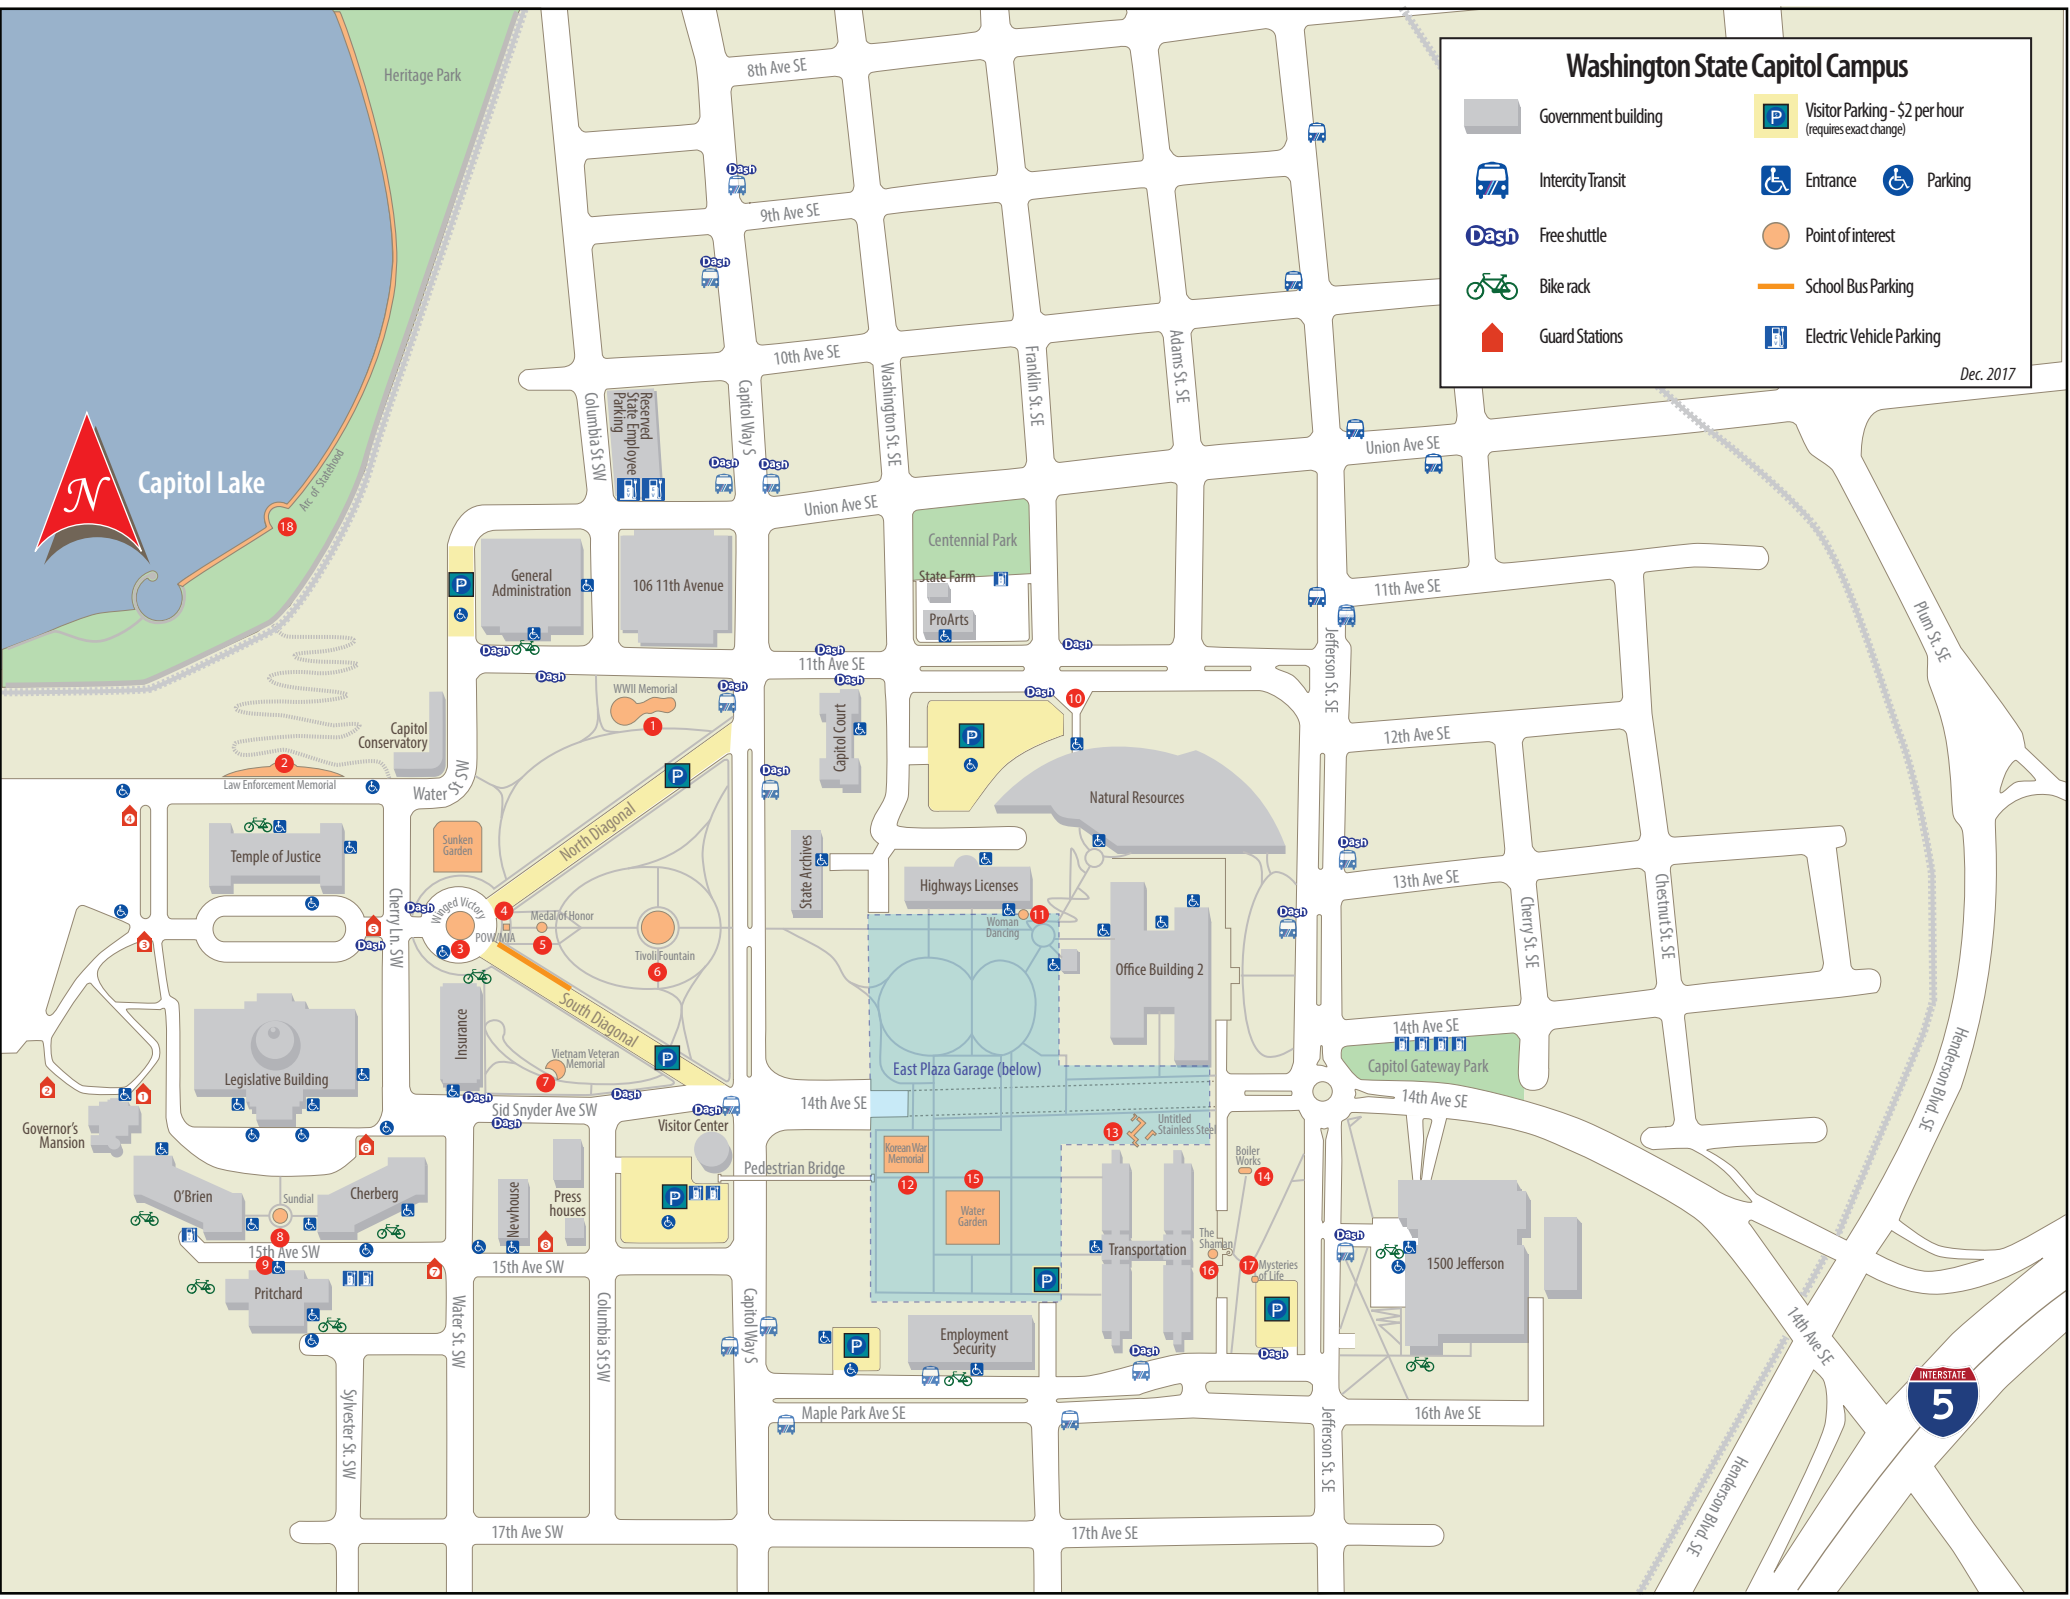

Washington State Capitol Campus

-  Government building
-  Visitor Parking - \$2 per hour (requires exact change)
-  Intercity Transit
-  Entrance
-  Parking
-  Dash Free shuttle
-  Point of interest
-  Bike rack
-  School Bus Parking
-  Guard Stations
-  Electric Vehicle Parking

Dec. 2017

Capitol Lake