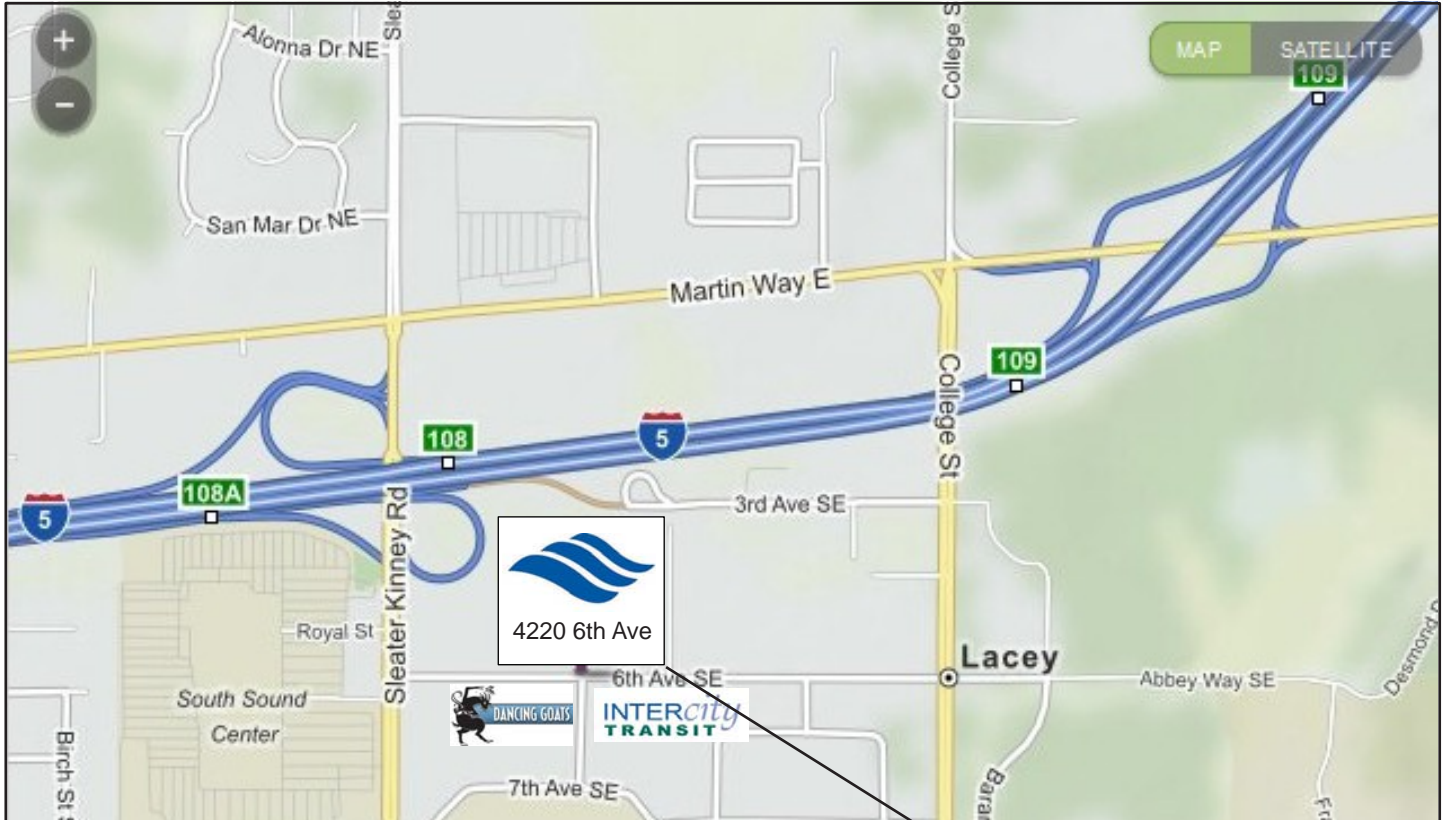

Lacey Campus

4220 6th Ave SE
Lacey, WA 98503

South Puget Sound
COMMUNITY COLLEGE

From I-5 Northbound
From I-5 Northbound, Take the Sleater-Kinney Rd exit, EXIT 108, toward College St. Take the Sleater-Kinney Rd S exit, EXIT 108. Keep left to take the ramp toward College St. Turn right on to Golf Club Road SE. Turn right into the South Puget Sound Community College Lacey Campus.

From I-5 Southbound
From I-5 Southbound, Take the Martin Way exit, EXIT 109, toward Sleater-Kinney Rd N. Turn right onto Martin Way E. Turn left onto College St SE. Turn right onto 6th Ave SE. Turn right into the South Puget Sound Community College Lacey Campus.

Parking
Parking is free and located around all the buildings on the Lacey campus.