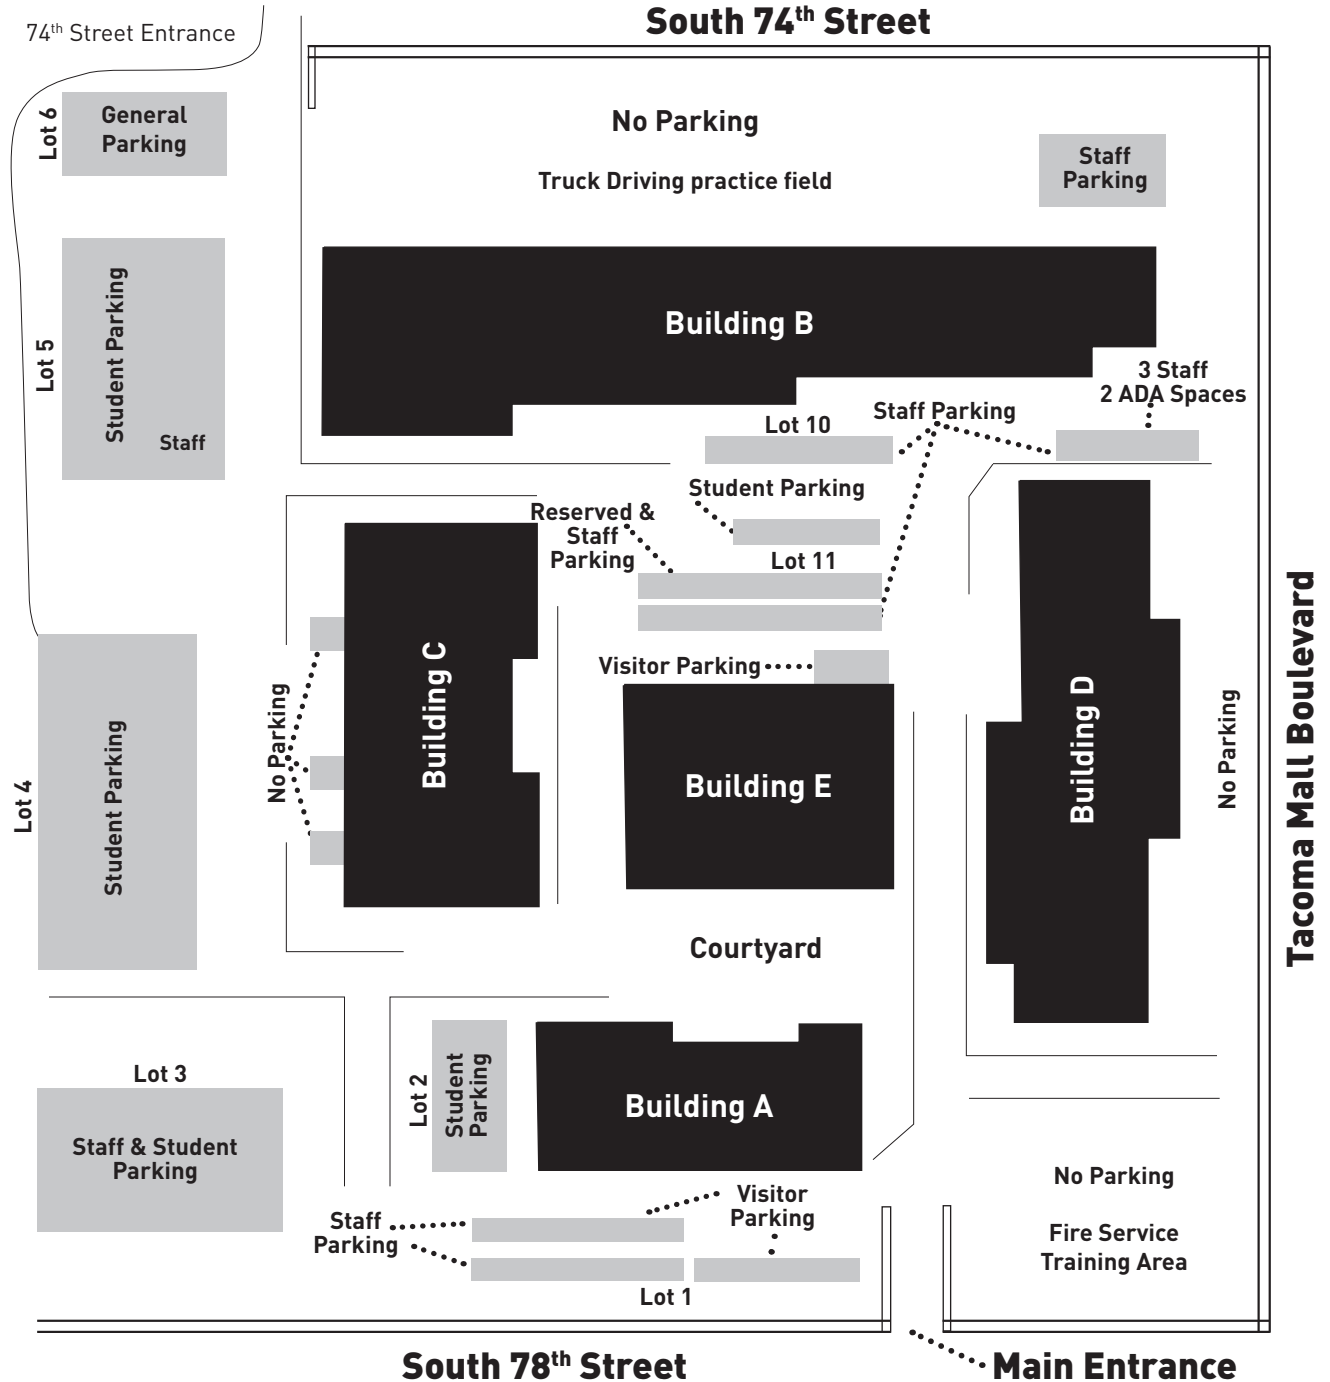

Designated Parking

Driving Directions Traveling North on I-5:

Take exit 128.
 Turn left onto S. Hosmer
 Turn left on to S. 84th Street
 Turn Right onto Tacoma Mall Blvd.
 Turn Left onto S. 78th Street
 Turn Right into the college: 2201 S. 78th Street

Driving Directions Traveling South on I-5:

Take exit 129 onto Tacoma Mall Boulevard.
 Turn left and go to 78th Street.
 Turn right into the college: 2201 S. 78th St.

*Please do not park in reserved spots.
 Map is not drawn to scale.