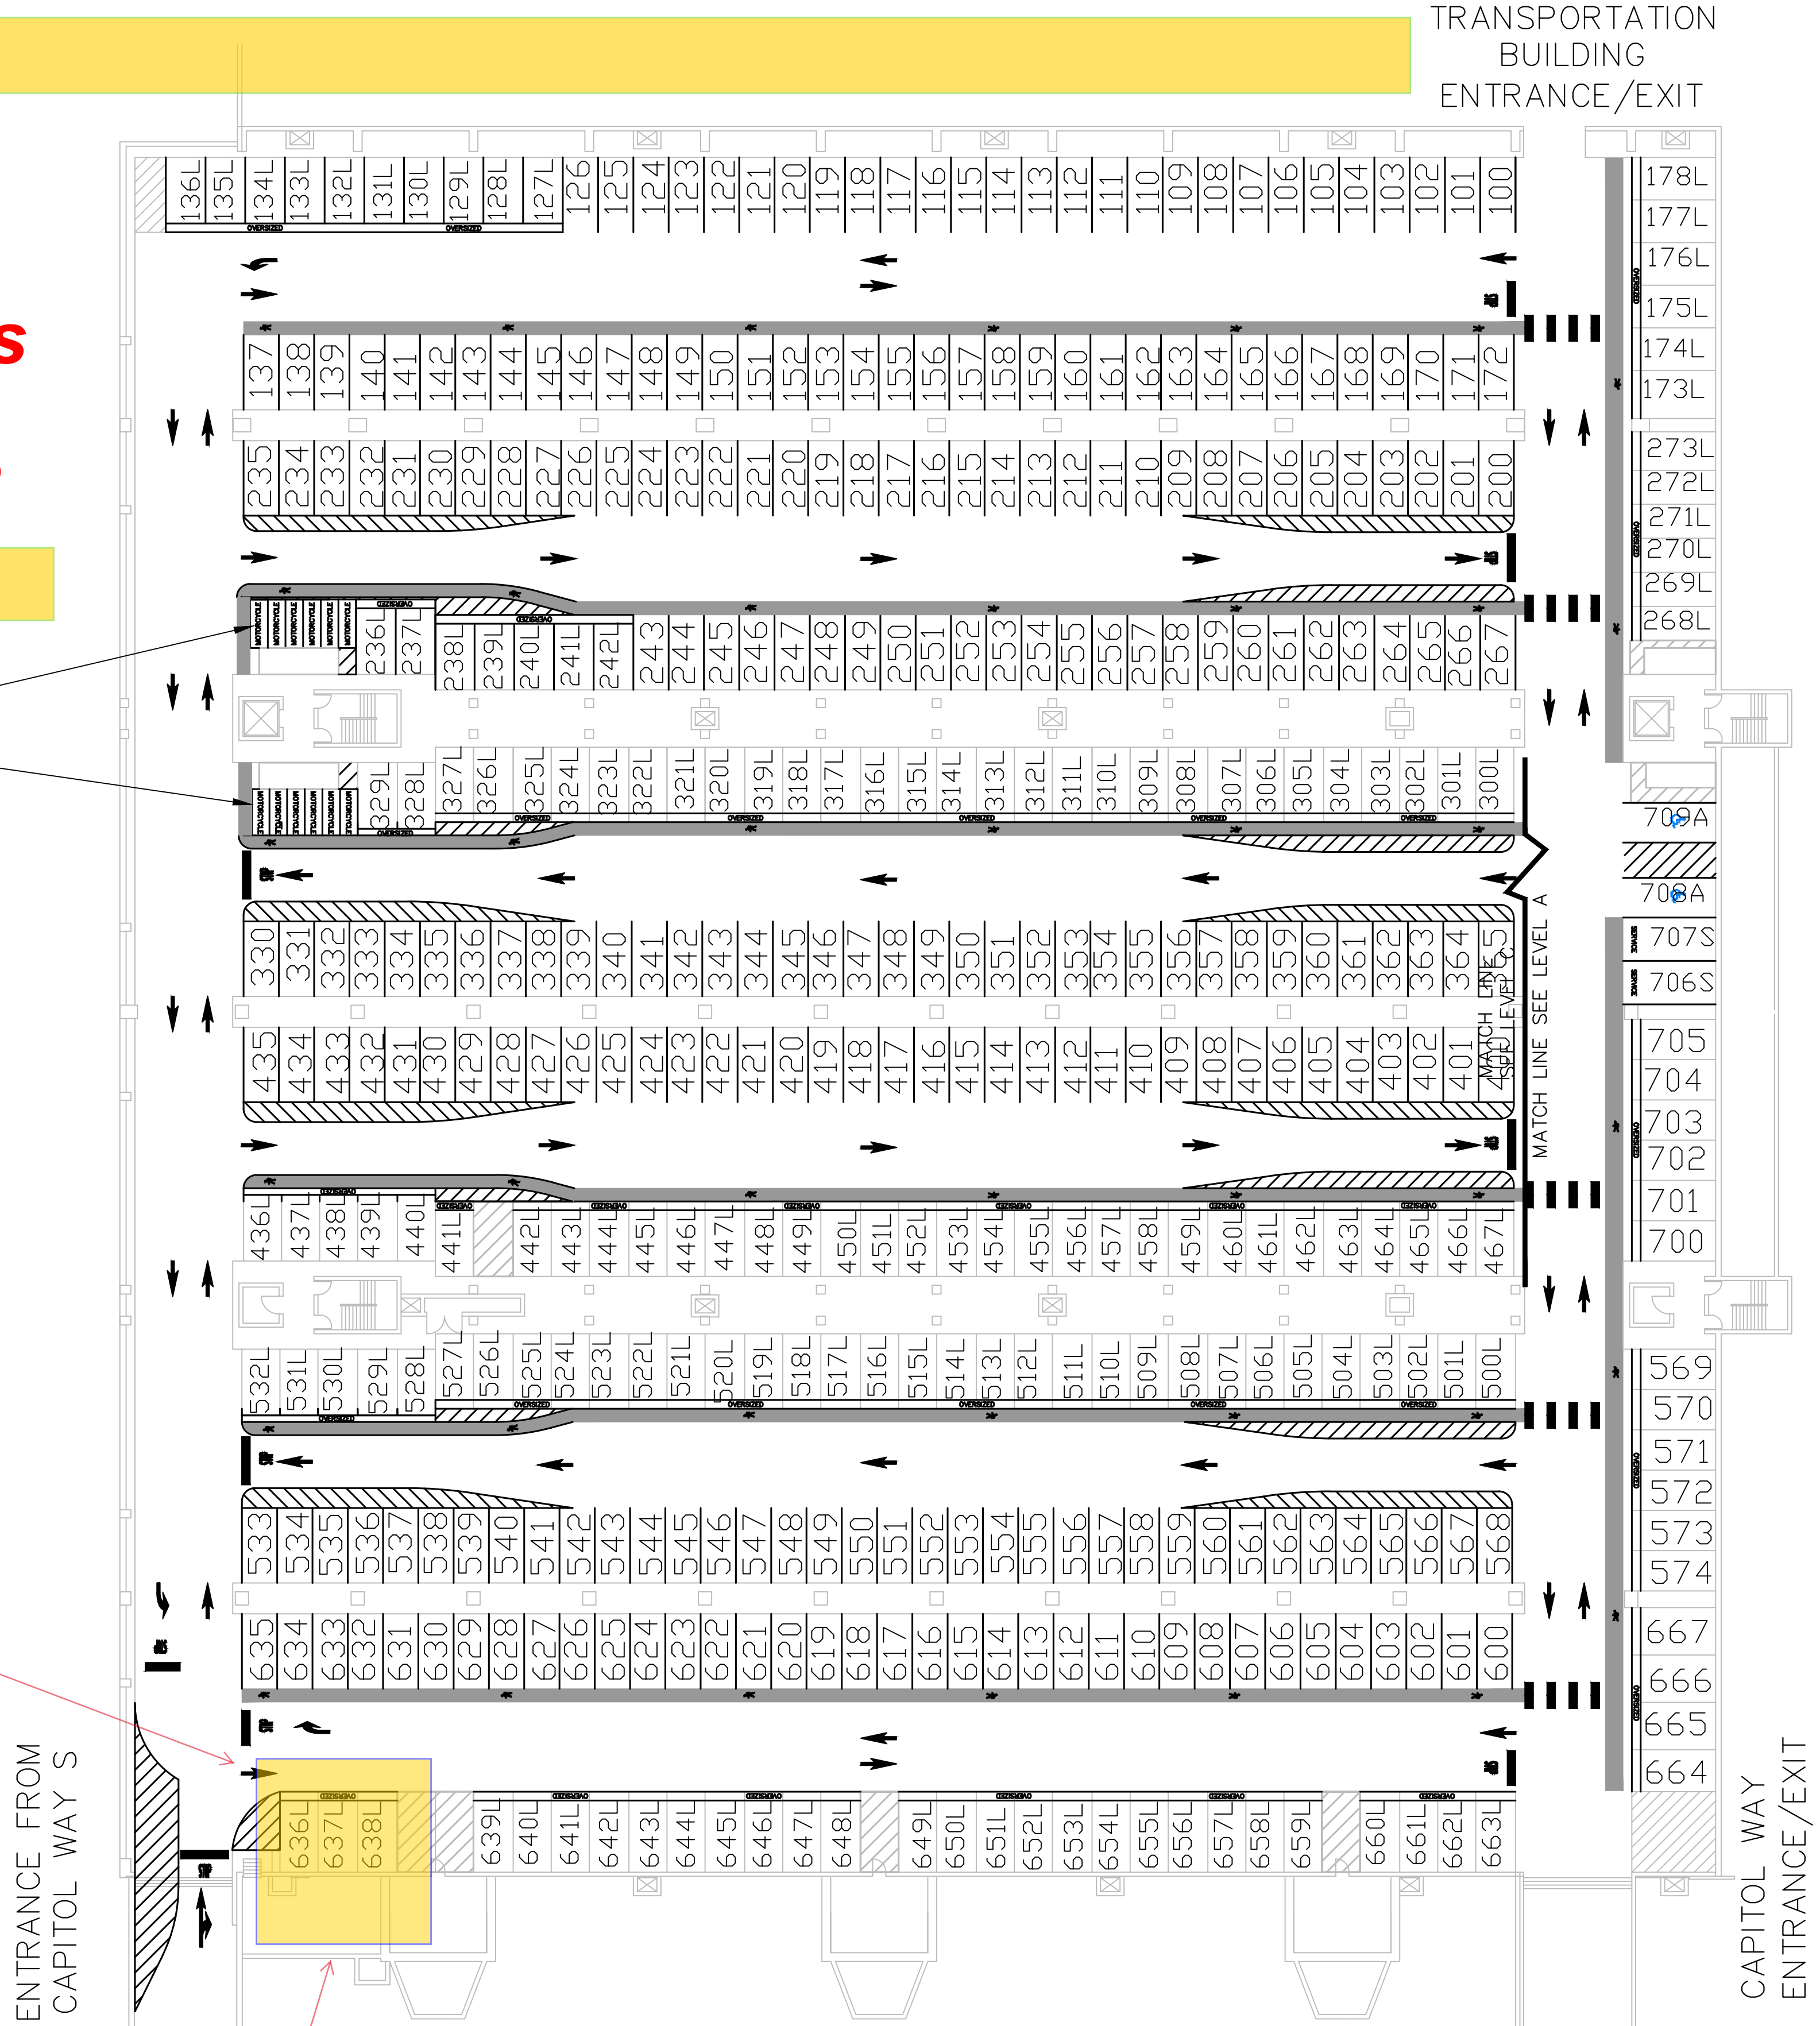

**Plaza Garage - Level B**  
**Impacted Parking Stalls**  
**During December 2022**

6 MOTORCYCLE STALLS  
 6 MOTORCYCLE STALLS

**WORK AT MAIN ELECTRICAL ROOM**

**POWER OUTAGE PLANNED FOR AFTERNOON OF DECEMBER 23rd**

Capitol Campus Plaza Garage - Level B Stall Inventory