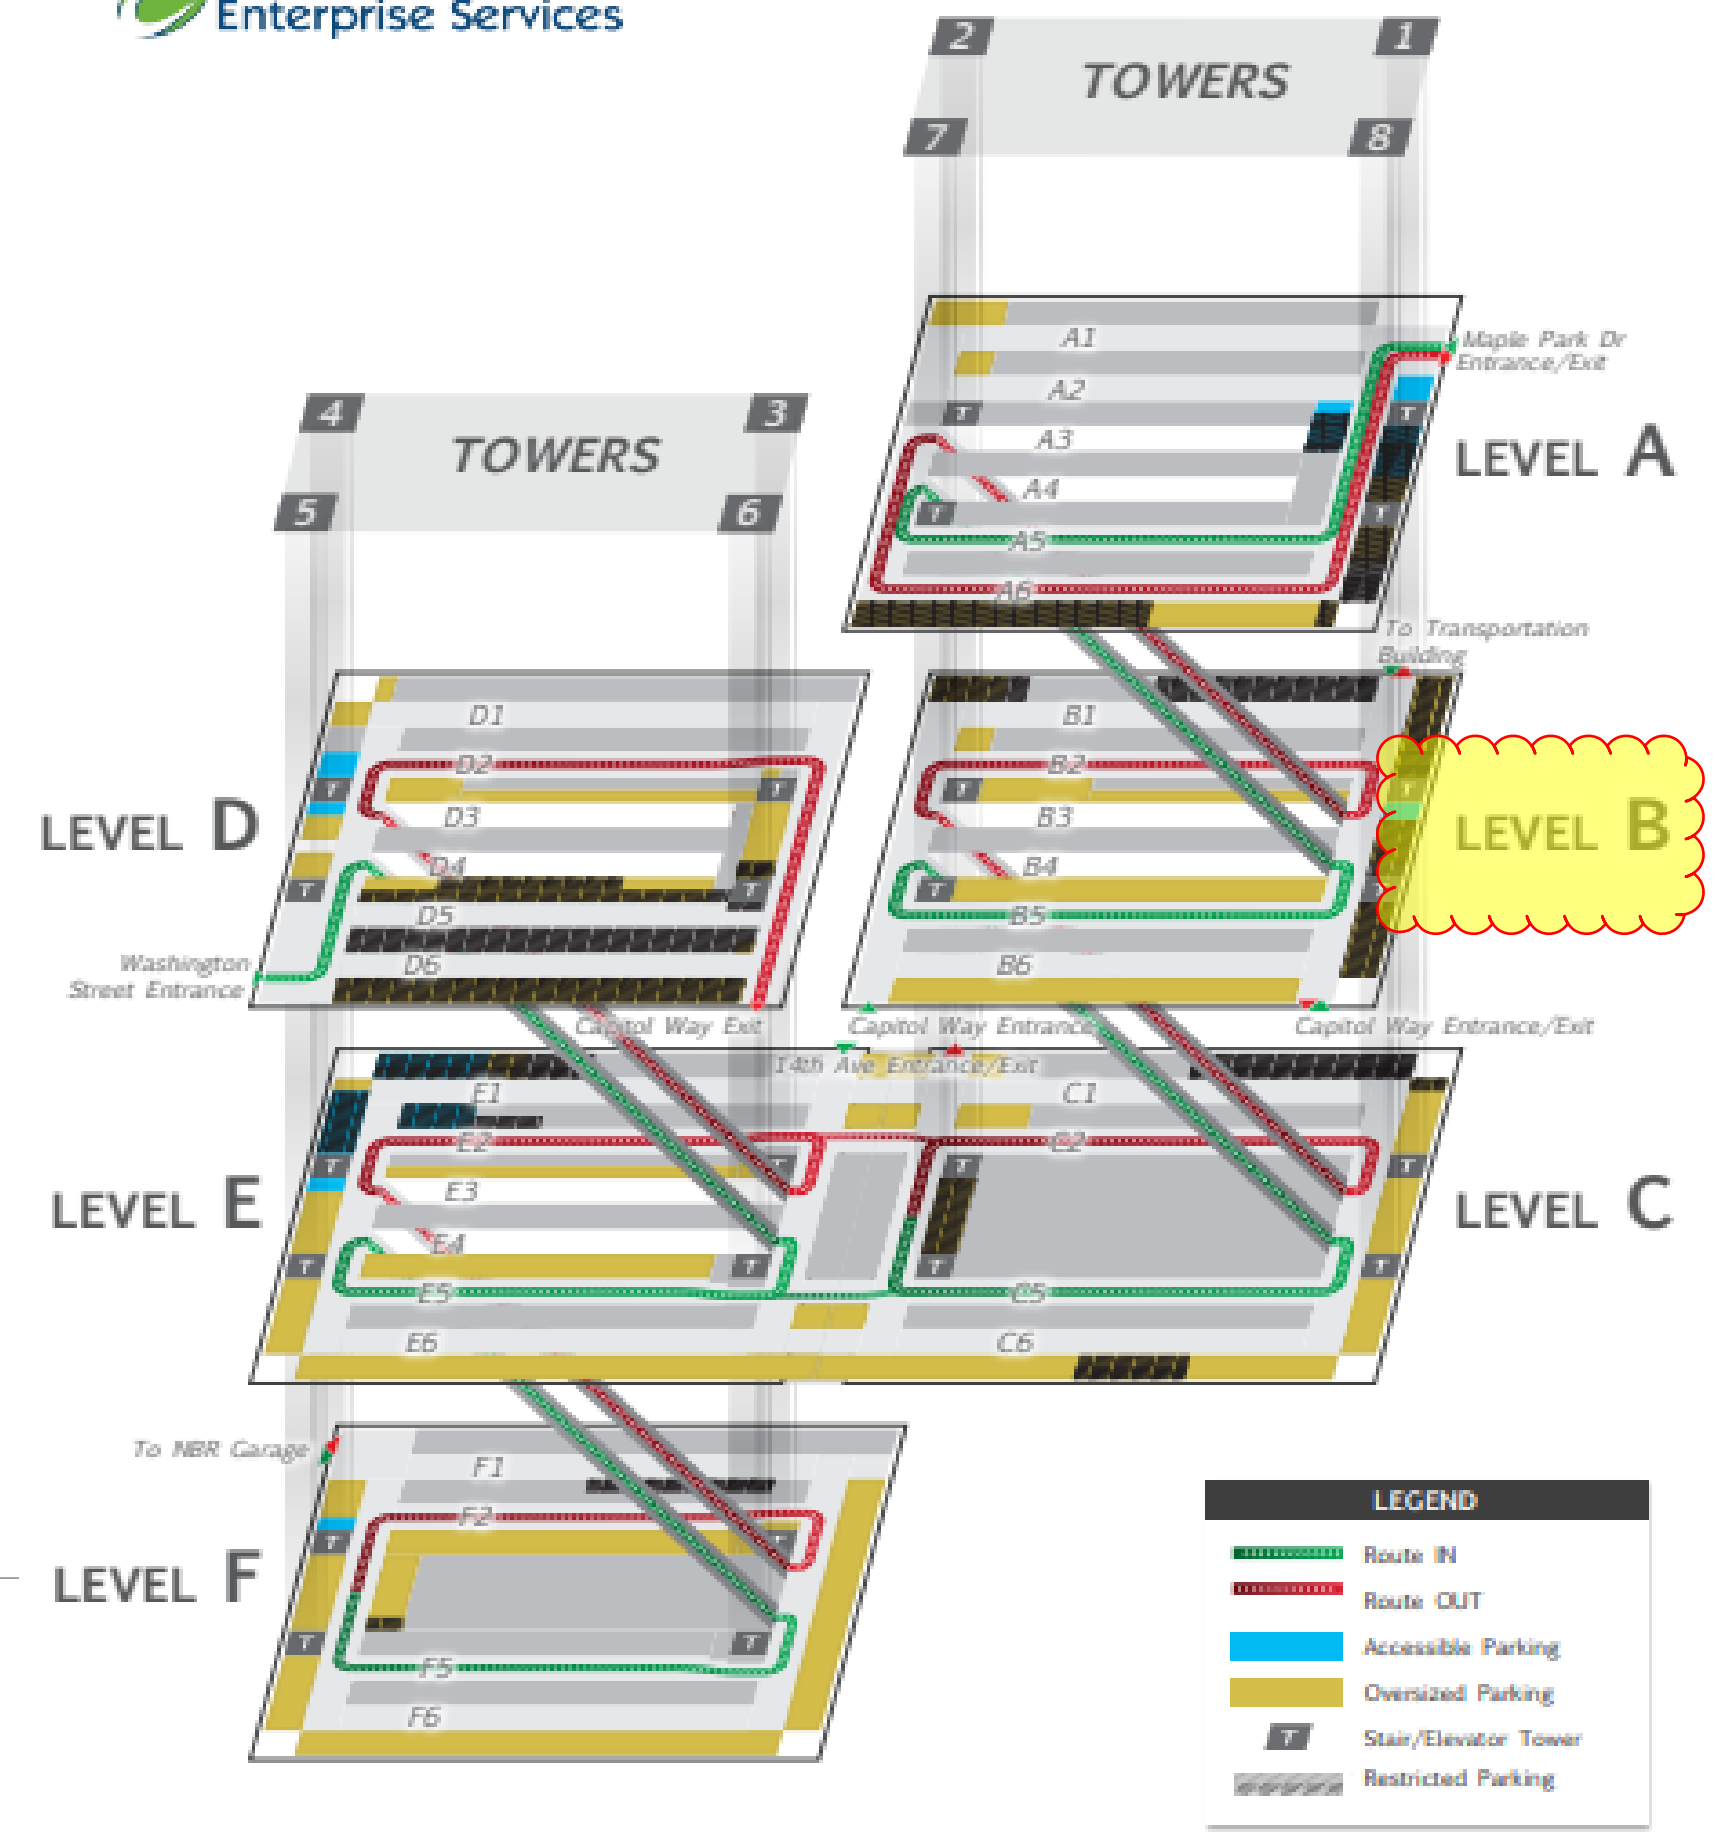

**Plaza Garage - Level B**  
**Impacted Parking Stalls**  
**During December 2022**

6 MOTORCYCLE STALLS  
 6 MOTORCYCLE STALLS

**WORK AT MAIN ELECTRICAL ROOM**

**POWER OUTAGE PLANNED FOR AFTERNOON OF DECEMBER 23rd**

Capitol Campus Plaza Garage - Level B Stall Inventory