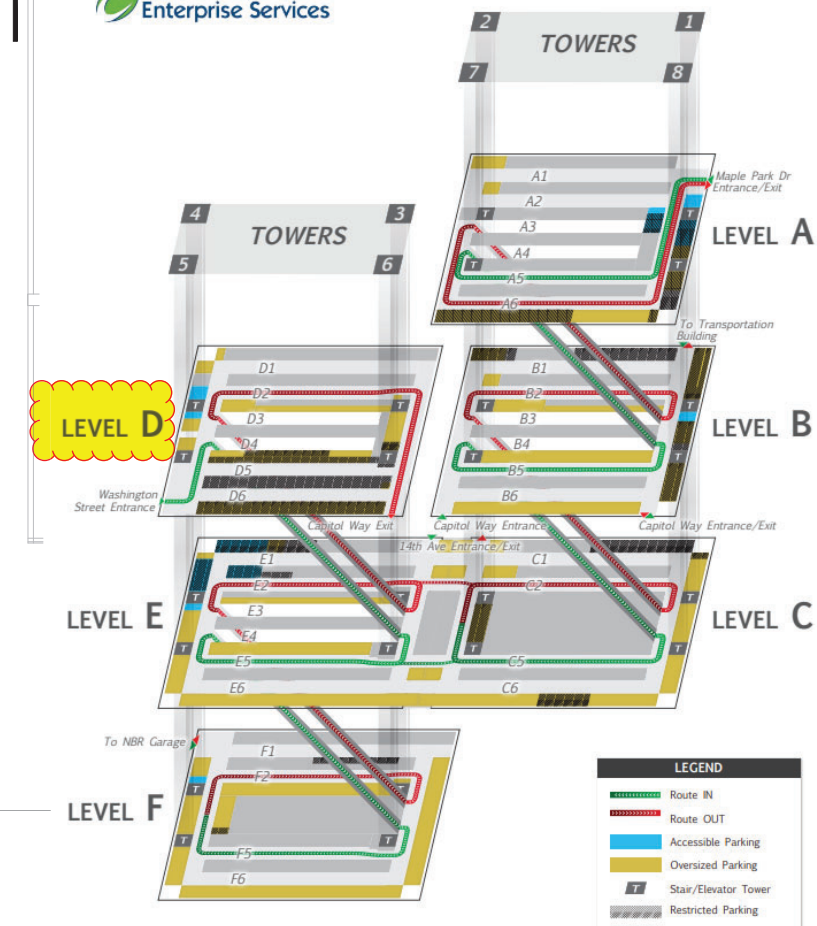

Plaza Garage -Level D - Area of Construction Activity/Congestion - DECEMBER 2022

**WORK WILL CONTINUE
IN THIS AREA DURING
DECEMBER**

WASHINGTON STREET ENTRANCE

6 MOTORCYCLE STALLS

Enterprise Services

Capitol Campus Plaza Garage - Level D Stall Inventory