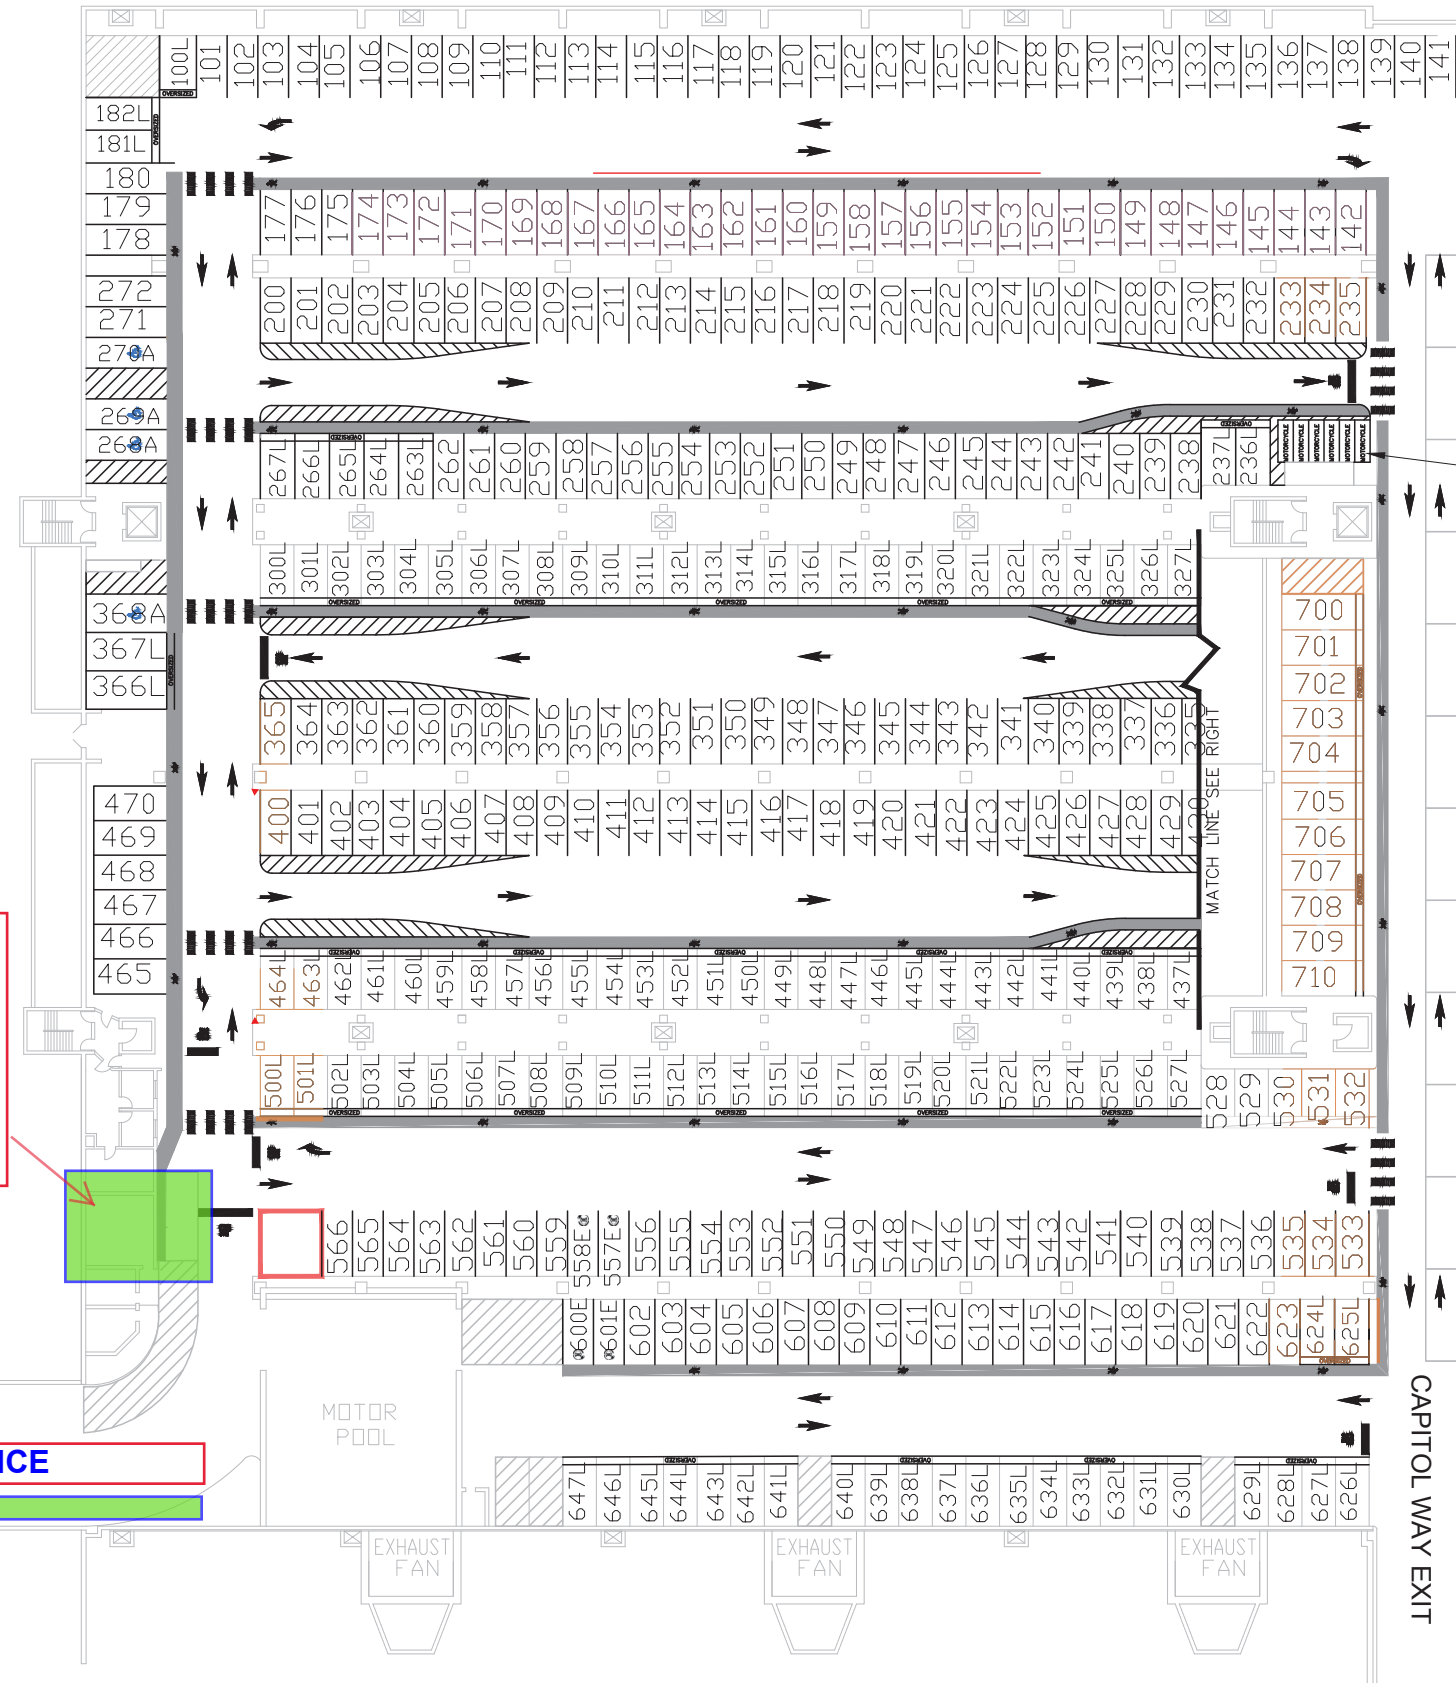

Plaza Garage -Level D - Area of Construction Activity/Congestion - DECEMBER 2022

**WORK WILL CONTINUE
IN THIS AREA DURING
DECEMBER**

WASHINGTON STREET ENTRANCE

6 MOTORCYCLE STALLS

Enterprise Services

Capitol Campus Plaza Garage - Level D Stall Inventory