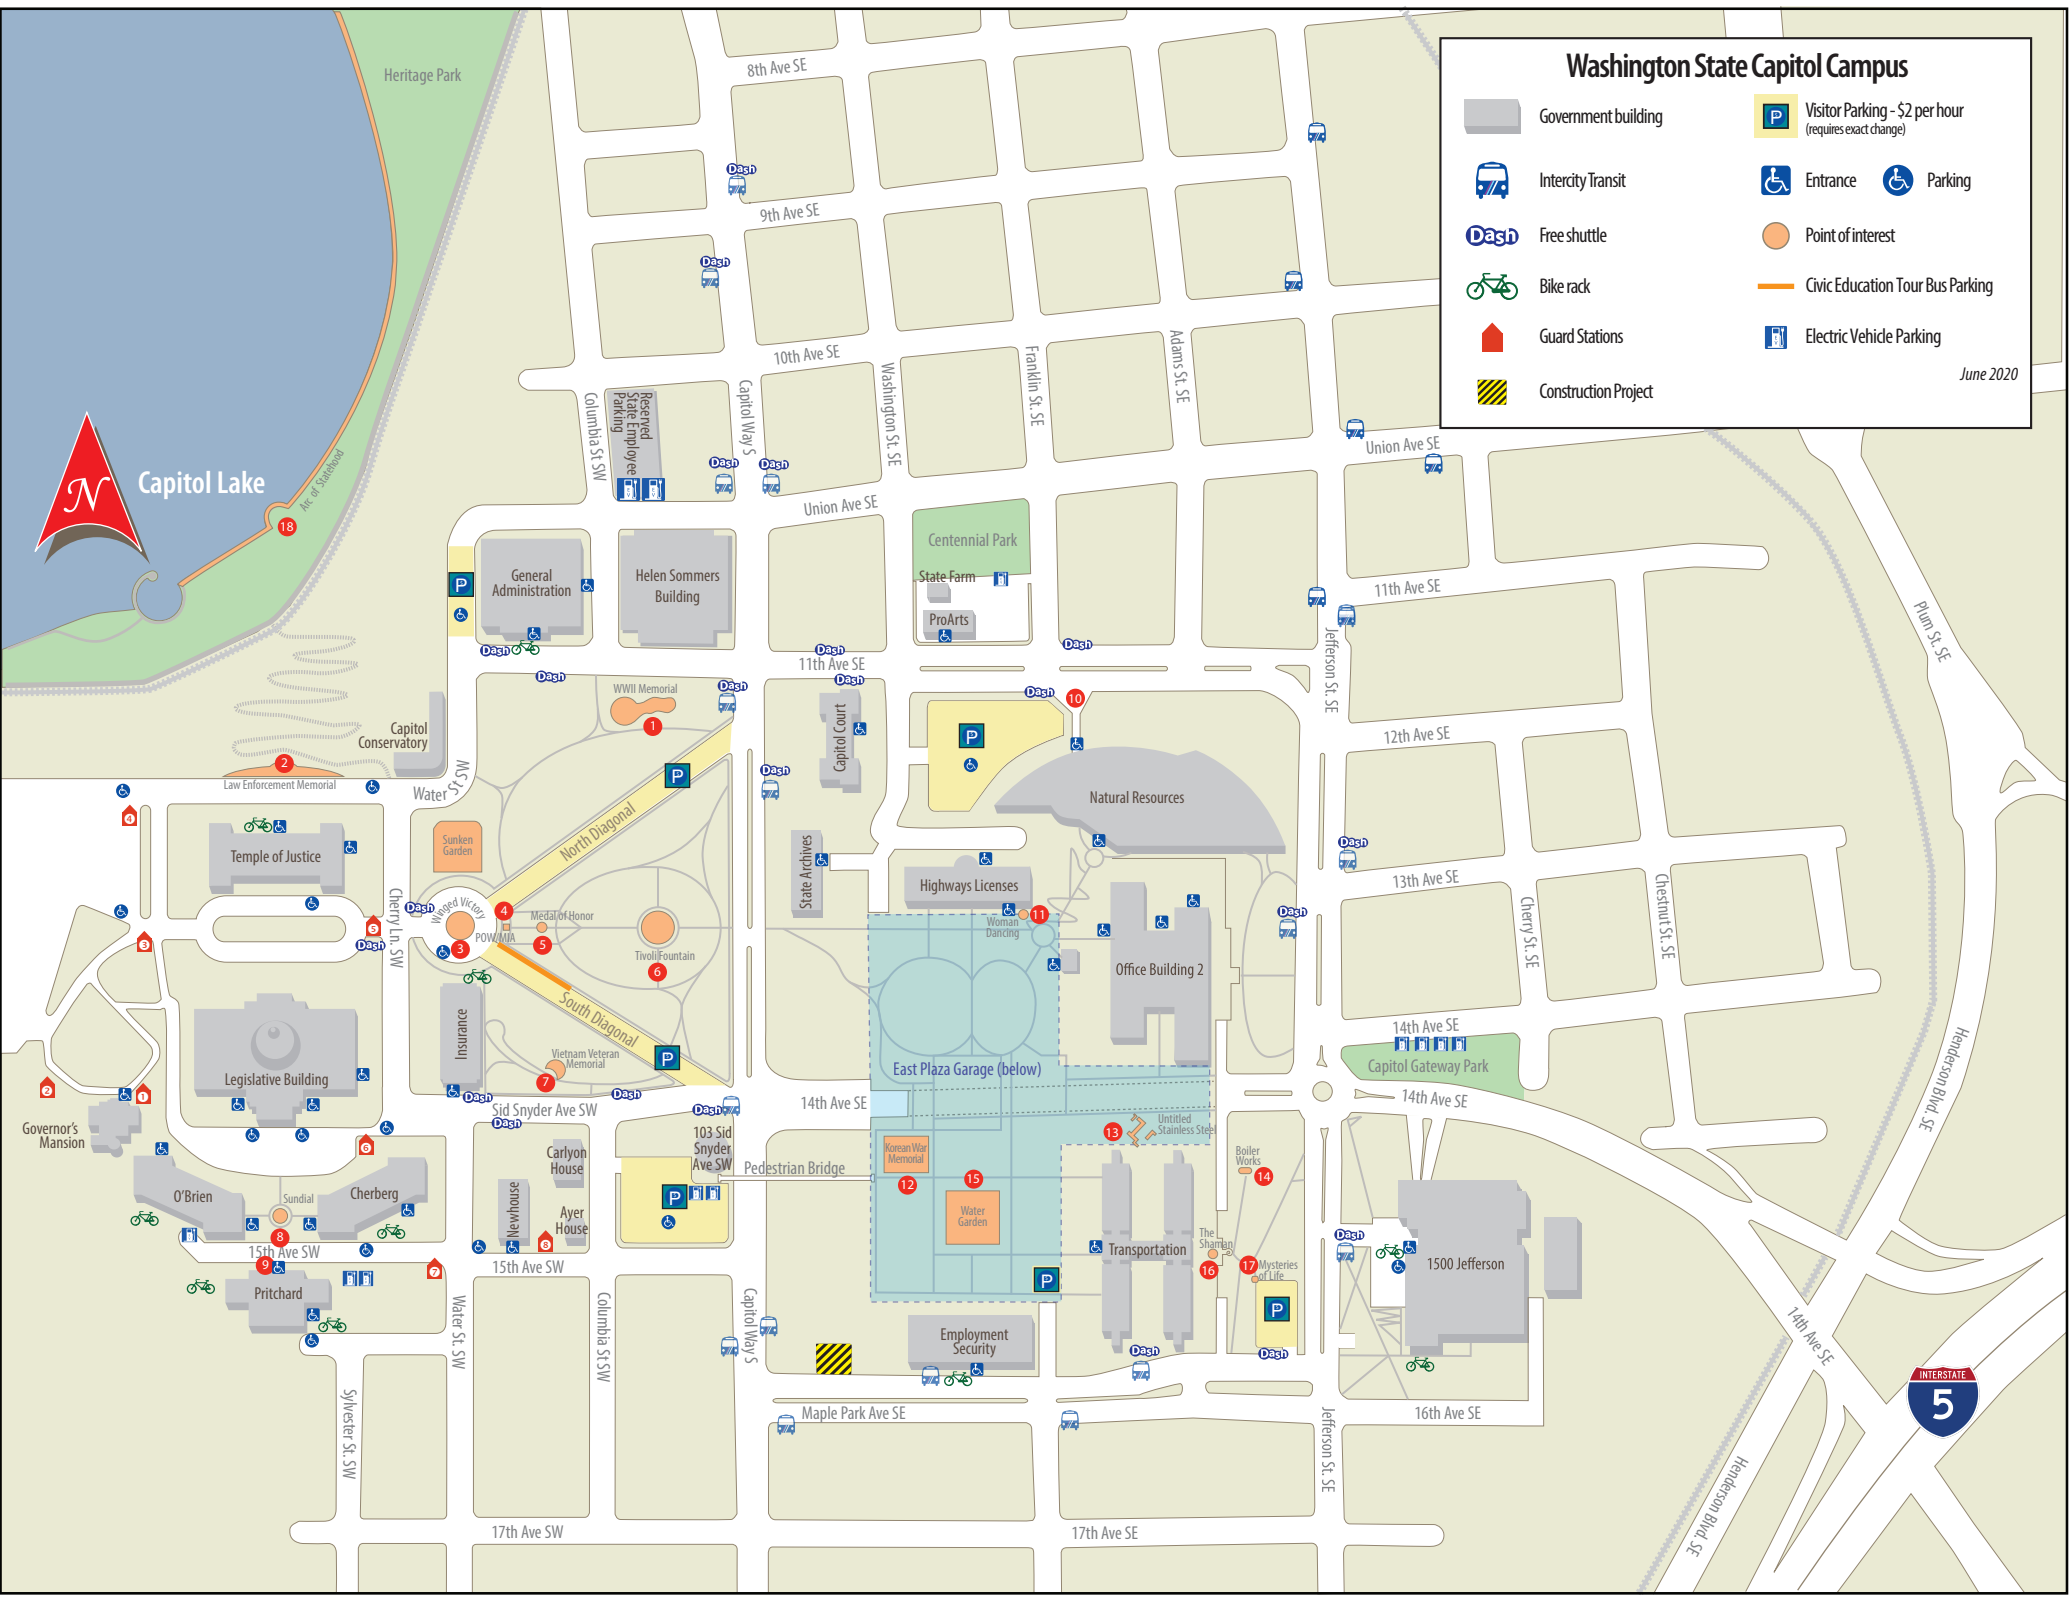

# Washington State Capitol Campus

-  Government building
-  Intercity Transit
-  Dash Free shuttle
-  Bike rack
-  Guard Stations
-  Construction Project
-  Visitor Parking - \$2 per hour (requires exact change)
-  Entrance
-  Parking
-  Point of interest
-  Civic Education Tour Bus Parking
-  Electric Vehicle Parking

June 2020

Capitol Lake